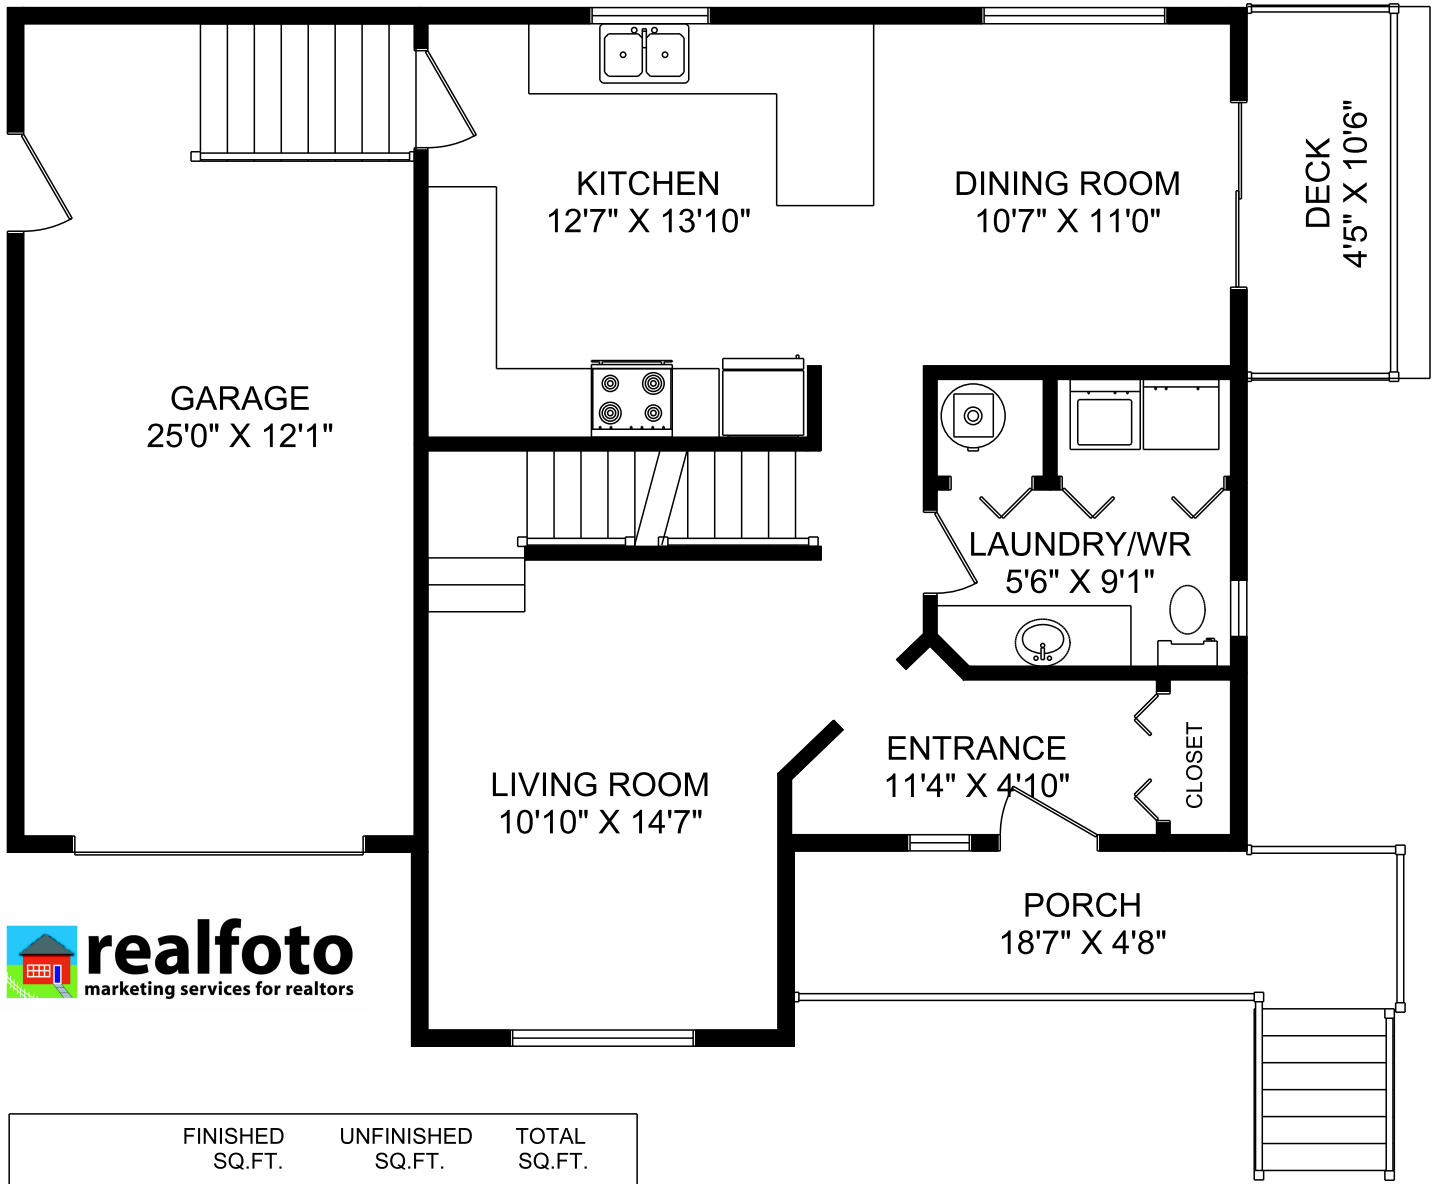

2123 PARKLAND PLACE

MAIN FLOOR

	FINISHED SQ.FT.	UNFINISHED SQ.FT.	TOTAL SQ.FT.
BASEMENT	709	0	709
MAIN FLOOR	743	0	743
SECOND FLOOR	668	0	668
TOTAL	2,120	0	2,120
PATIO/DECK		144	
GARAGE		329	
MEASURED SEPTEMBER 14, 2007 NOAH FERGUSON			