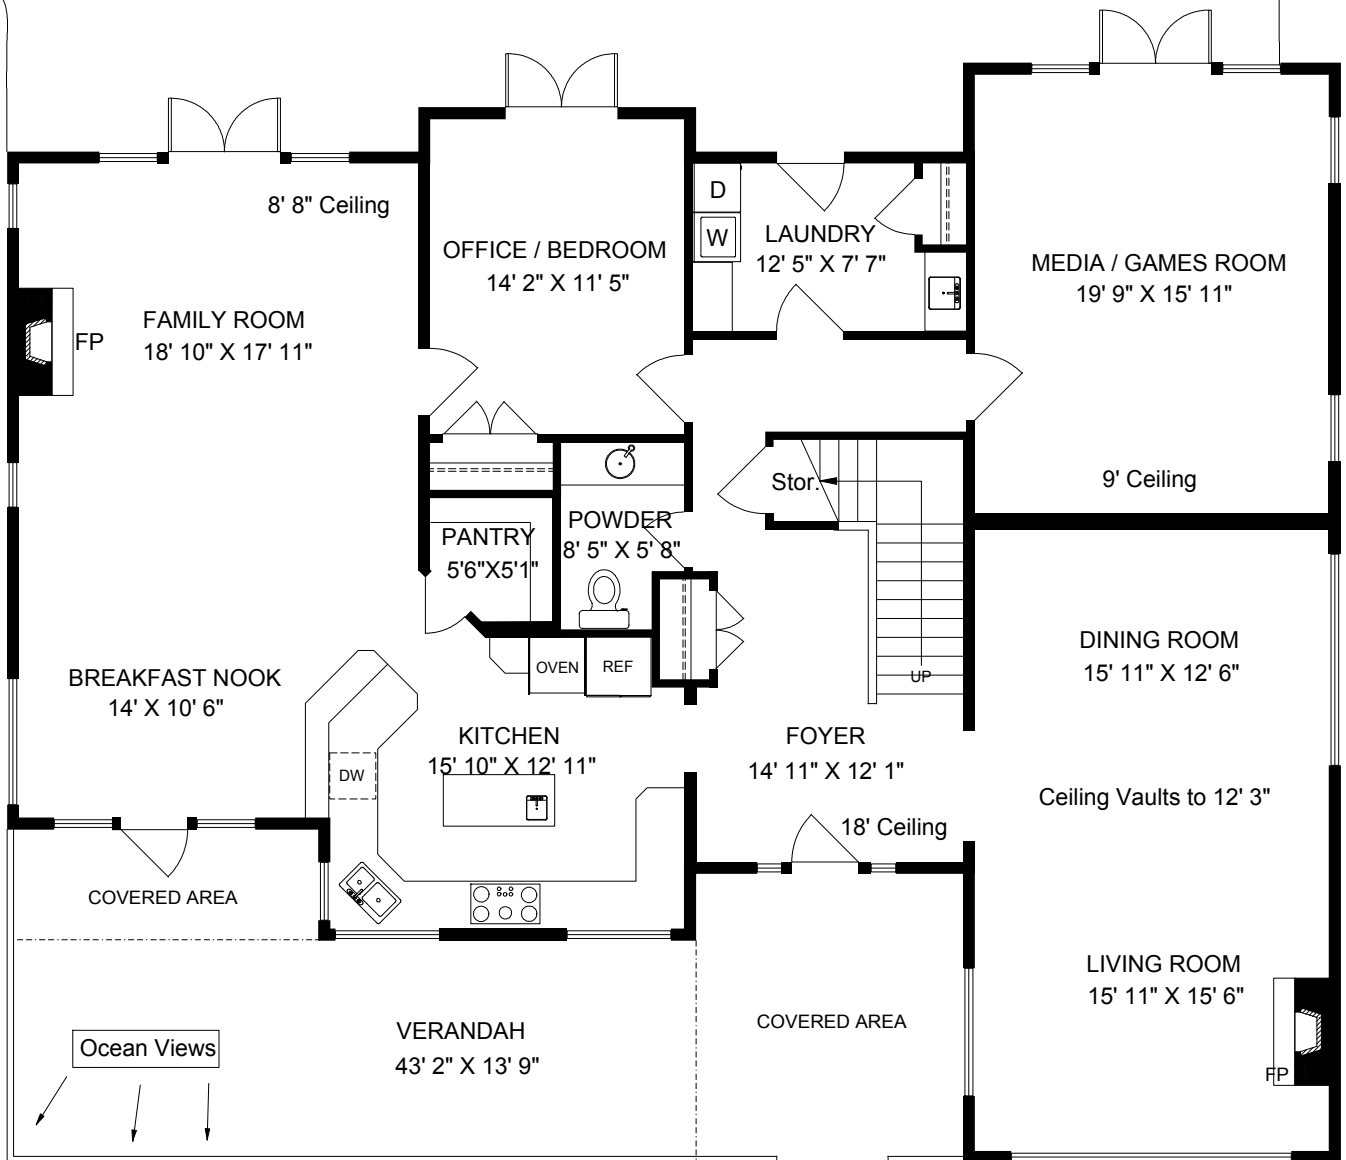

# 1717 TEXADA TERRACE

TERRACE  
65' X 30'max

	FINISH SQ. FT.	UNFINISH SQ. FT.	TOTAL SQ. FT.
MAIN	2287		2287
UPPER	1553		1553
LOWER	260	162	422
TOTAL	4100	162	4262
GARAGE		914	914
TERRACE		1175	1175
VERANDAH		536	536

MAIN  
2287 SQ. FT.

1717 TEXADA TERR.	EXCLUSIVELY FOR SANDRA HOFF OF DFH REALTY
JUNE 8 2006	
REF # 1524	
<b>818-8273</b> David Opheikens	
<small>MEASUREMENTS MAY NOT BE 100% ACCURATE. IF CRITICAL, BUYER TO VERIFY. ROOM SIZES ARE NOT USED TO CALCULATE AREA. FLOOR PLANS ARE PROVIDED FOR CONVENIENCE ONLY.</small>	