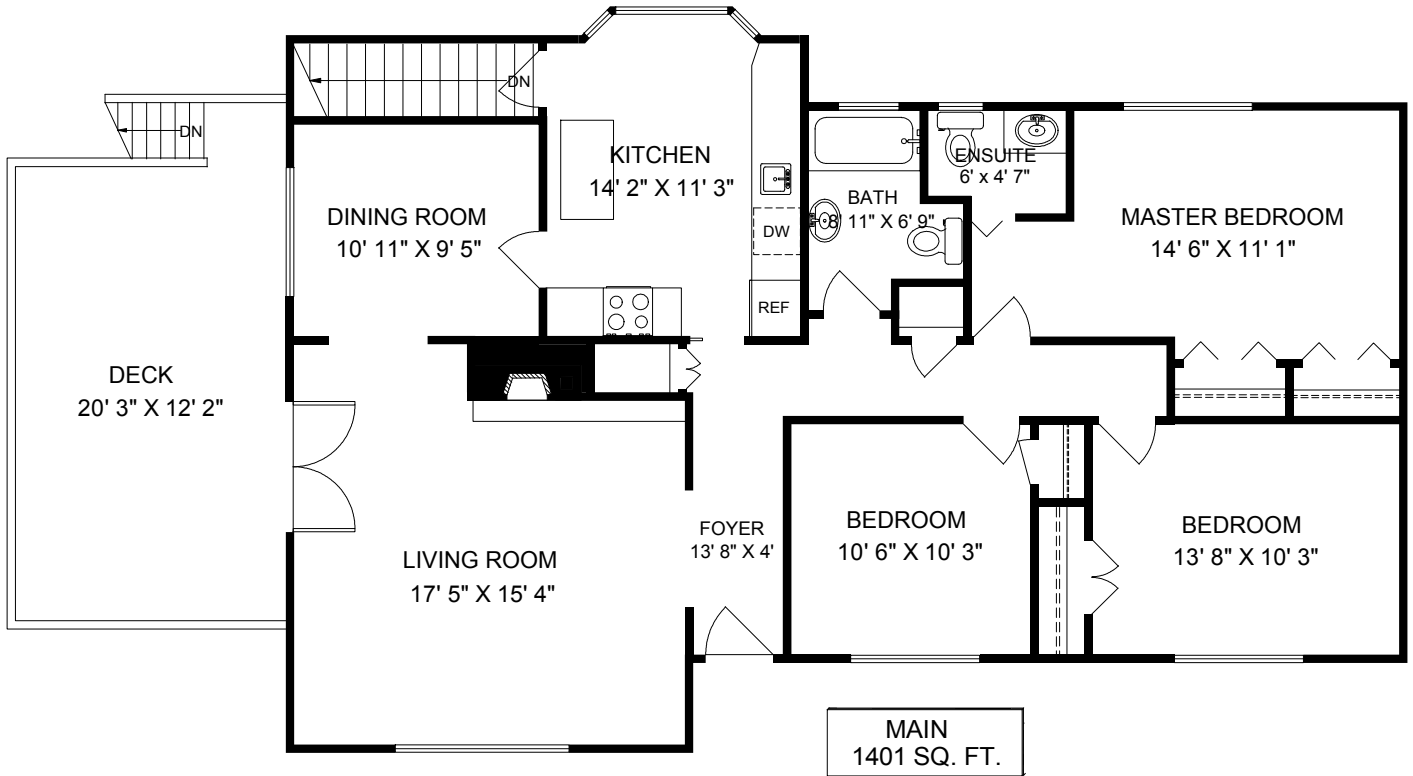

# 2073 RENFREW ROAD

	FINISH SQ. FT.	UNFINISH SQ. FT.	TOTAL SQ. FT.
MAIN	1401		1401
LOWER	1343	49	1392
TOTAL	2744	49	2793
DECK		254	254

2073 RENFREW RD	EXCLUSIVELY FOR PAT MEADOWS OF ROYAL LEPAGE
MAR 4, 2010	
REF # 2946	
<b>818-8273</b>	
<small>MEASUREMENTS MAY NOT BE 100% ACCURATE. IF CRITICAL, BUYER TO VERIFY. ROOM SIZES ARE NOT USED TO CALCULATE AREA. FLOOR PLANS ARE PROVIDED FOR CONVENIENCE ONLY.</small>	

0' scale: 5'