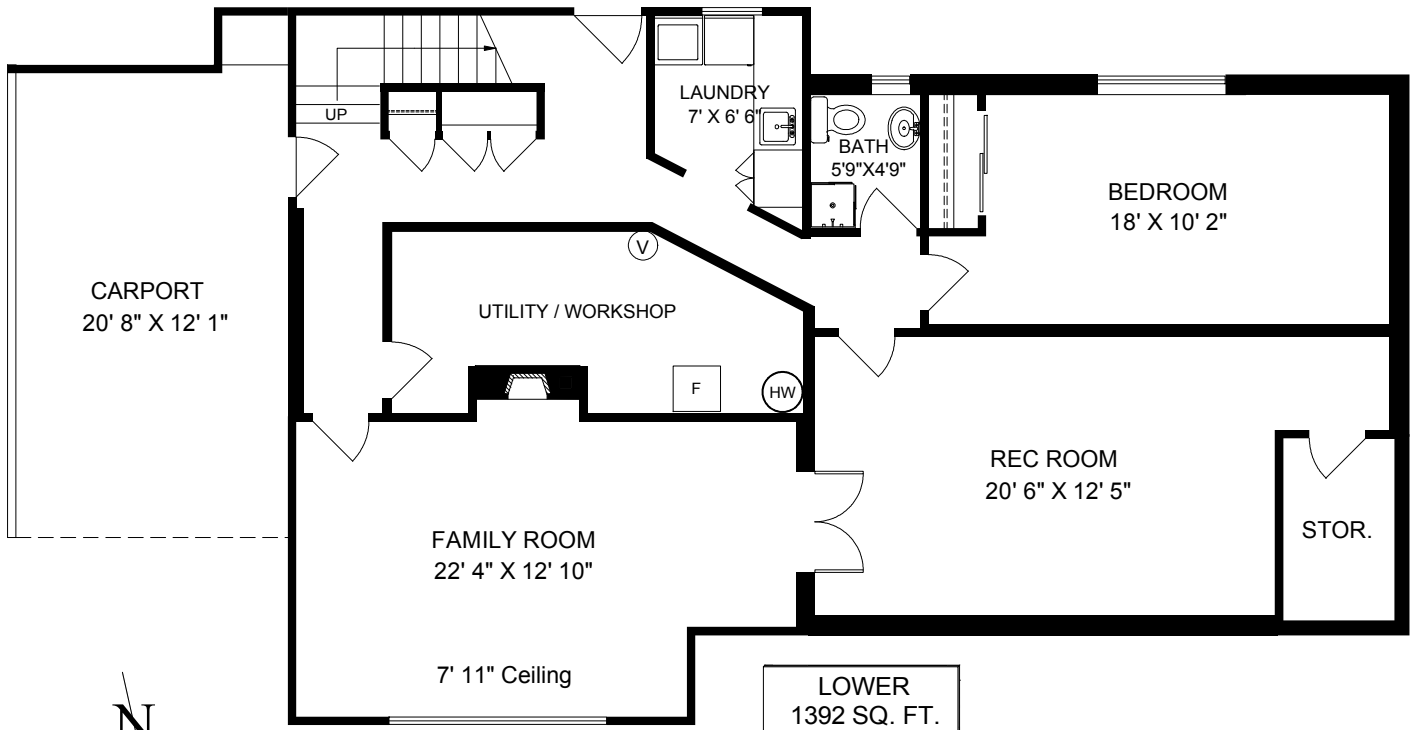

# 2073 RENFREW ROAD

	FINISH SQ. FT.	UNFINISH SQ. FT.	TOTAL SQ. FT.
MAIN	1401		1401
LOWER	1343	49	1392
TOTAL	2744	49	2793
DECK		254	254

2073 RENFREW RD	EXCLUSIVELY FOR PAT MEADOWS OF ROYAL LEPAGE
MAR 4, 2010	
REF # 2946	
<b>818-8273</b>	
<small>MEASUREMENTS MAY NOT BE 100% ACCURATE. IF CRITICAL, BUYER TO VERIFY. ROOM SIZES ARE NOT USED TO CALCULATE AREA. FLOOR PLANS ARE PROVIDED FOR CONVENIENCE ONLY.</small>	

0' scale: 5'