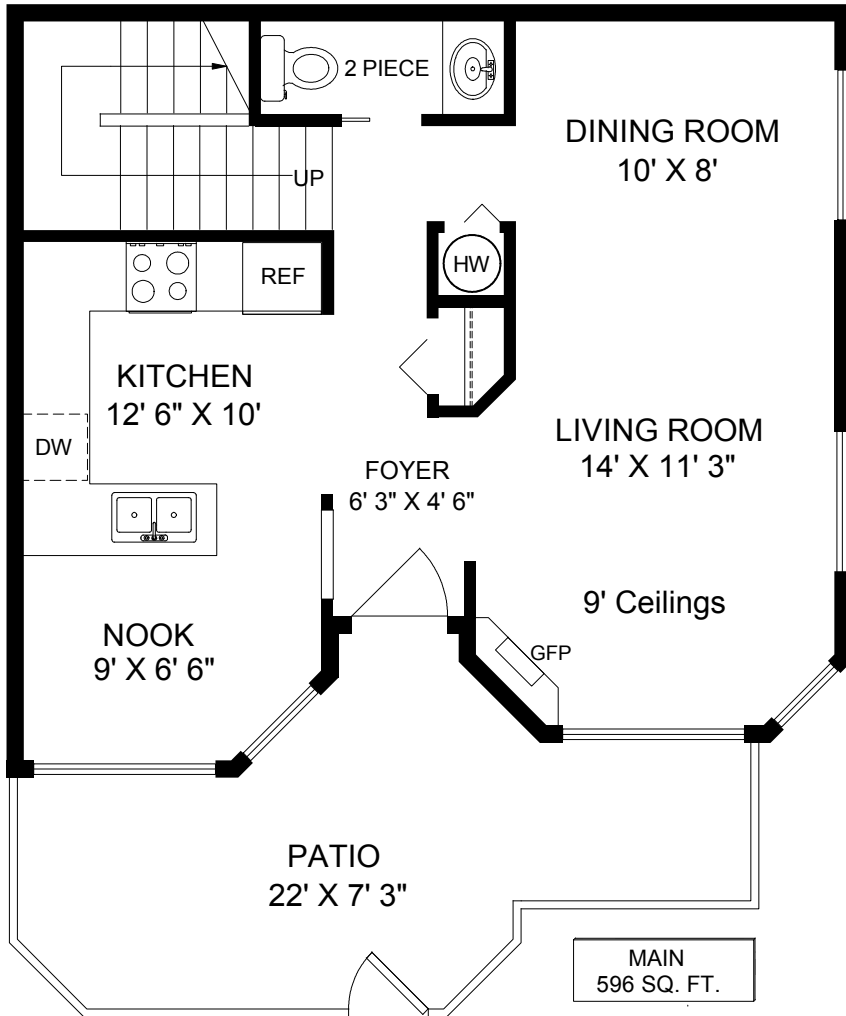

5-1850 FERN STREET

UPPER
580 SQ. FT.

MAIN
596 SQ. FT.

	FINISH SQ. FT.	UNFINISH SQ. FT.	TOTAL SQ. FT.
MAIN	596		596
UPPER	580		580
TOTAL	1186		1186
PATIO		180	180

5-1850 FERN STREET	EXCLUSIVELY FOR PAT MEADOWS OF ROYAL LEPAGE
MAY 4 2010	
REF # 3049	
250-818-8273	
<small>MEASUREMENTS MAY NOT BE 100% ACCURATE. IF CRITICAL, BUYER TO VERIFY. ROOM SIZES ARE NOT USED TO CALCULATE AREA. FLOOR PLANS ARE PROVIDED FOR CONVENIENCE ONLY.</small>	