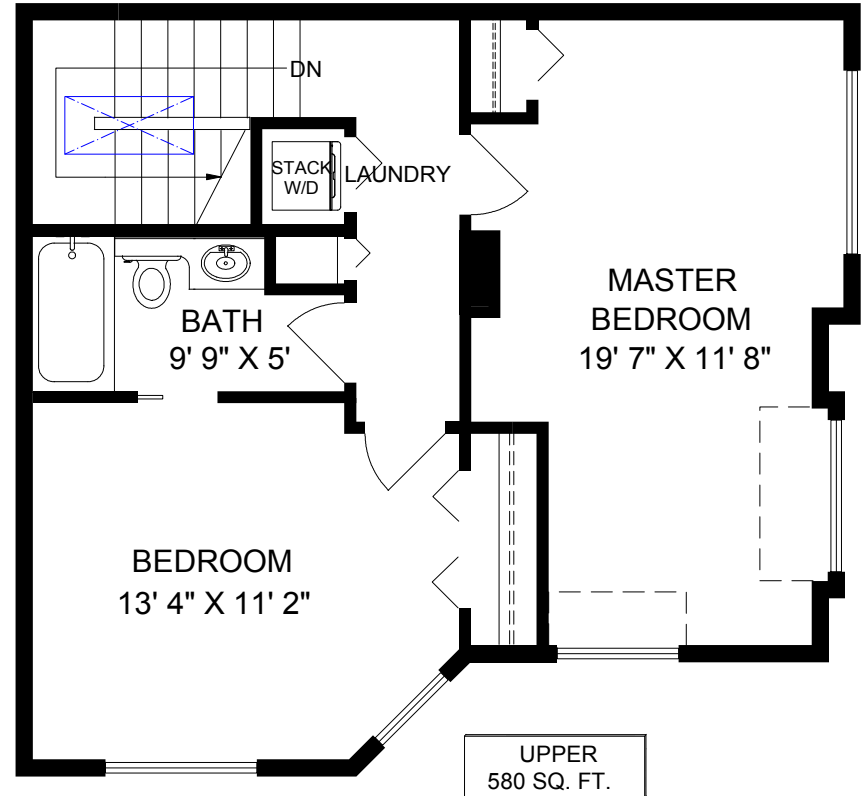

5-1850 FERN STREET

UPPER
580 SQ. FT.

MAIN
596 SQ. FT.

	FINISH SQ. FT.	UNFINISH SQ. FT.	TOTAL SQ. FT.
MAIN	596		596
UPPER	580		580
TOTAL	1186		1186
PATIO		180	180

5-1850 FERN STREET	EXCLUSIVELY FOR PAT MEADOWS OF ROYAL LEPAGE
MAY 4 2010	
REF # 3049	
250-818-8273	
<small>MEASUREMENTS MAY NOT BE 100% ACCURATE. IF CRITICAL, BUYER TO VERIFY. ROOM SIZES ARE NOT USED TO CALCULATE AREA. FLOOR PLANS ARE PROVIDED FOR CONVENIENCE ONLY.</small>	