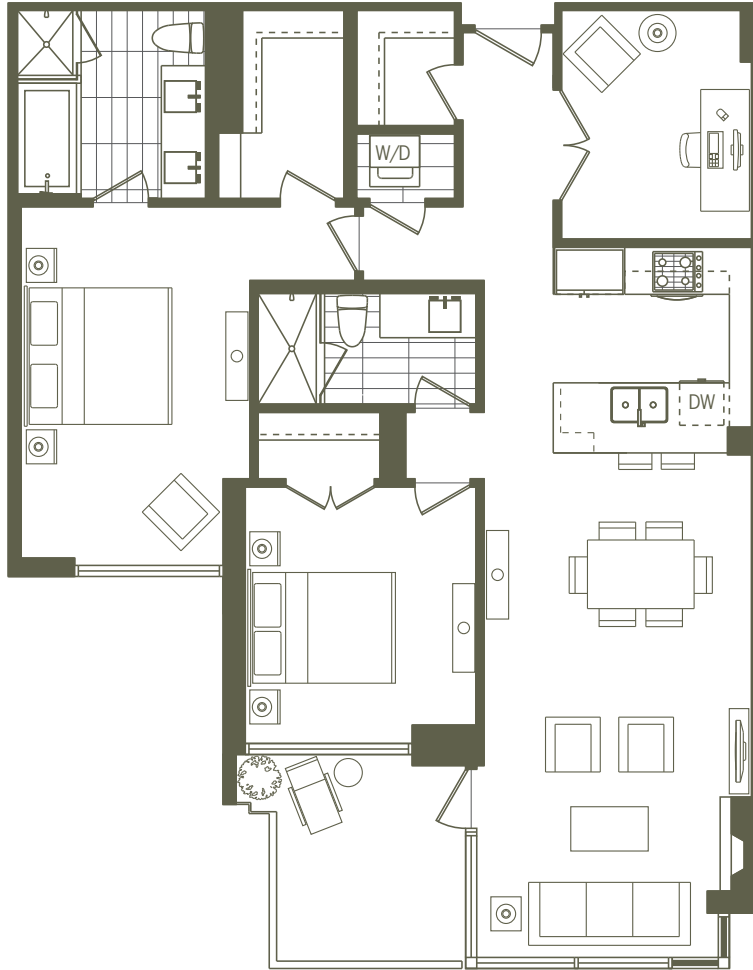

PLAN C3

Two Bedroom + Den | 1212 - 1213 sq. ft. | Second to Fifth Floor

Waterfront/Galloping Goose Trail

Waterfront/Galloping Goose Trail

Waterfront/Galloping Goose Trail

Waterfront Crescent

Waterfront Crescent

Waterfront Crescent

Second and Third Floor

Fourth Floor

Fifth Floor