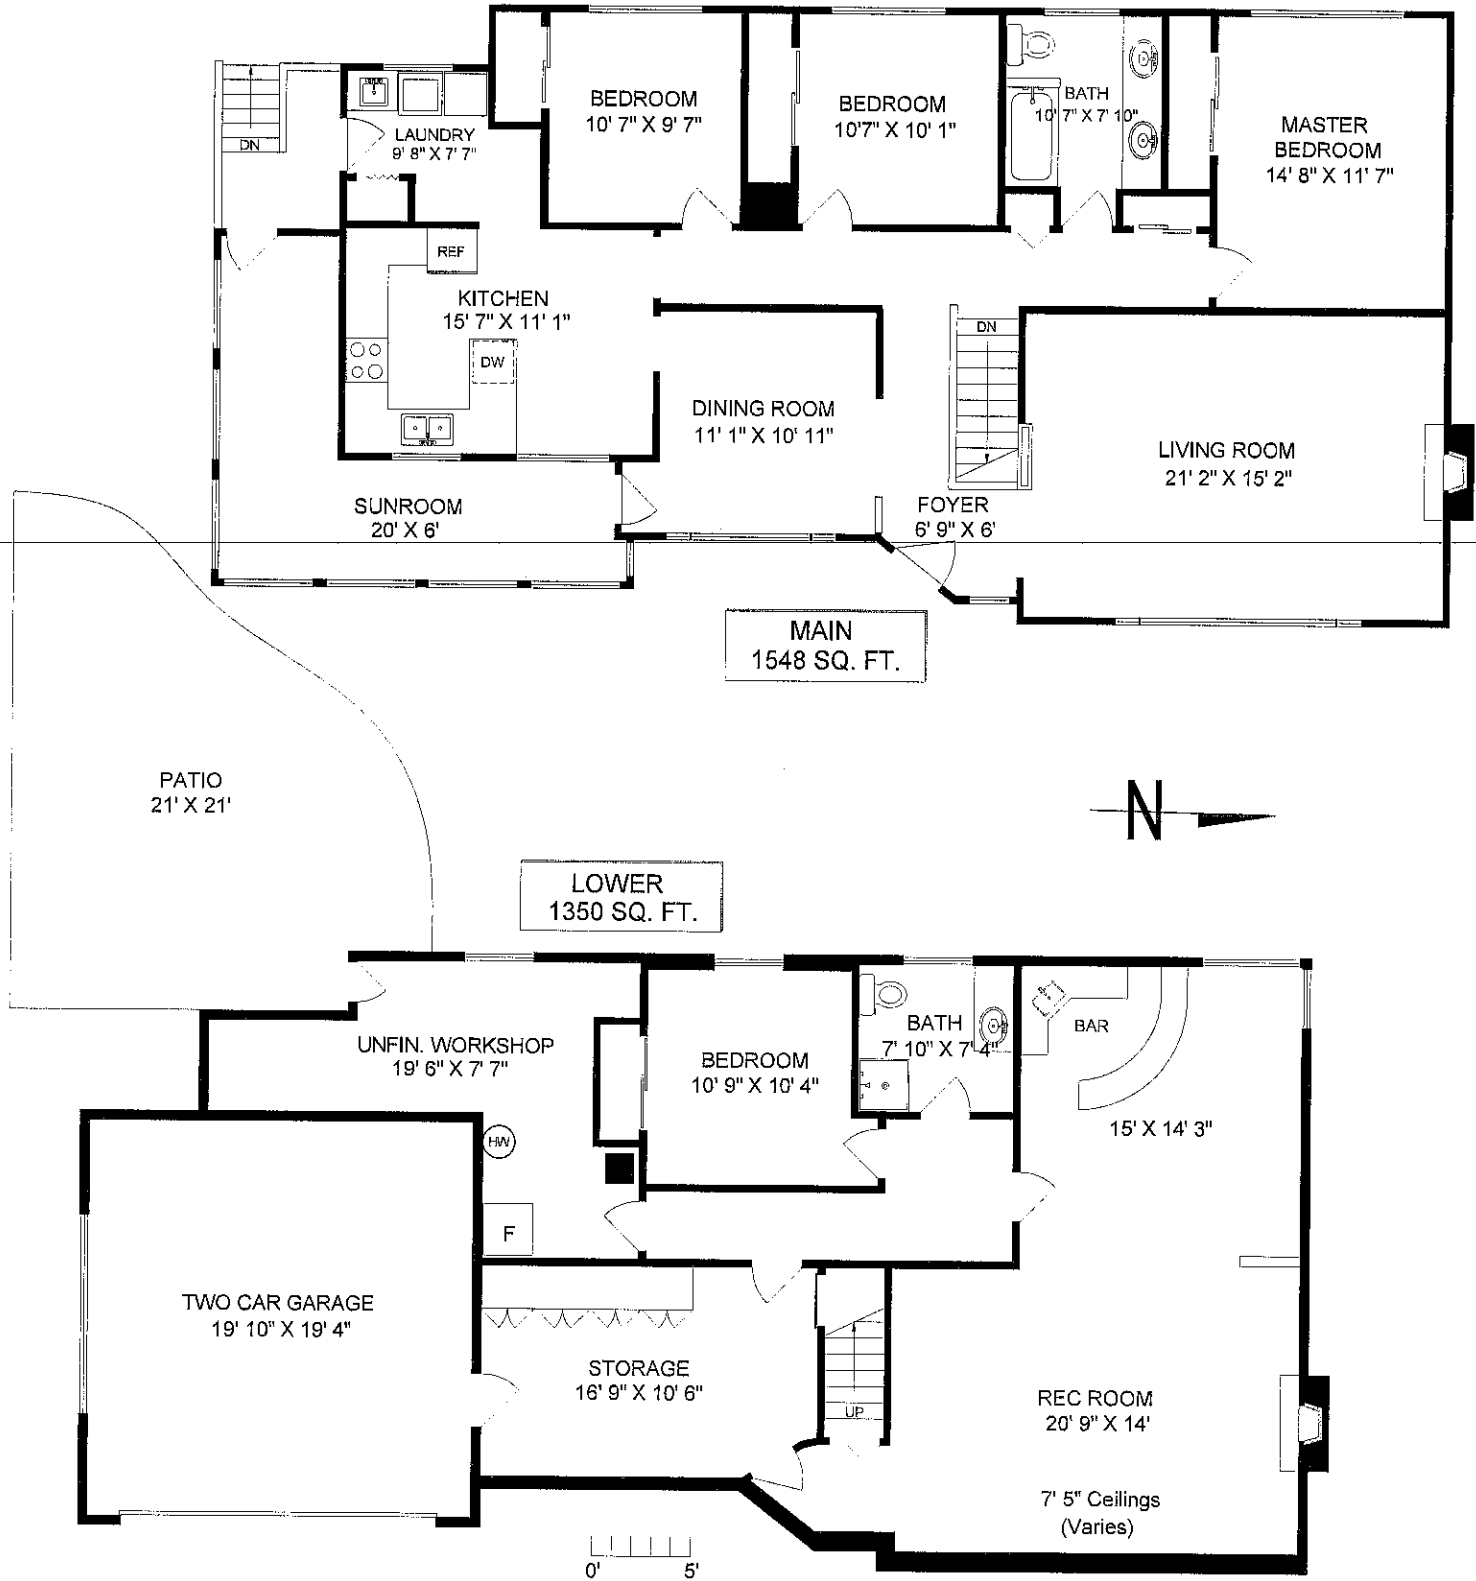

3632 CRESTVIEW ROAD

	FINISH SQ. FT.	UNFINISH SQ. FT.	TOTAL SQ. FT.
MAIN	1548		1548
LOWER	1138	212	1350
TOTAL	2686	212	2898
GARAGE		407	407
PATIO		390	390

3632 CRESTVIEW RD	EXCLUSIVELY FOR PAT MEADOWS OF ROYAL LEPAGE
JULY 16 2010	
REF # 3127	
250-818-8273	
<small>MEASUREMENTS MAY NOT BE 100% ACCURATE. IF CRITICAL, BUYER TO VERIFY. ROOM SIZES ARE NOT USED TO CALCULATE AREA. FLOOR PLANS ARE PROVIDED FOR CONVENIENCE ONLY.</small>	