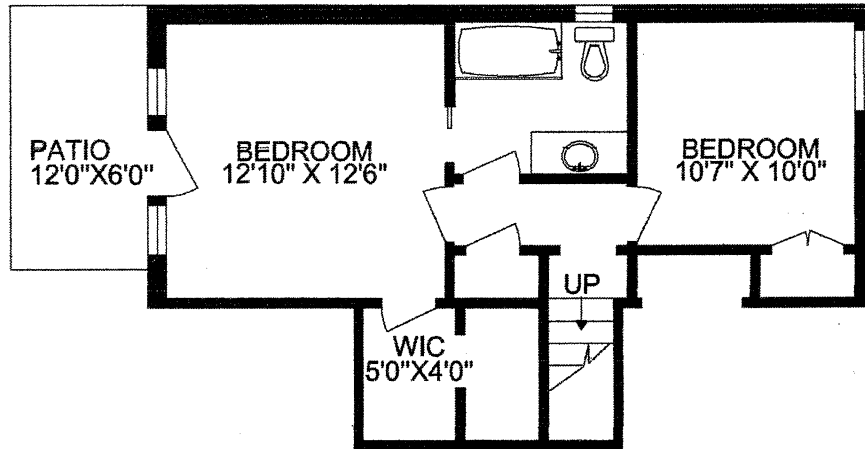

**pat**  
**MEADOWS ROYAL LEPAGE**

REAL ESTATE PROFESSIONAL

2-1013 PENDERGAST ST  
VICTORIA, BC

**MAIN  
FLOOR  
600 SQ.FT.**

**LOWER  
FLOOR  
520 SQ.FT.**

FLOOR AREA ANALYSIS			
	FINISH SQ.FT.	UNFIN. SQ.FT.	TOTALS SQ.FT.
MAIN	600	0	600
LOWER	520	0	520
TOTAL	1120	0	1120
OTHER	SQ.FT.		
DECK	315		
PATIO	75		