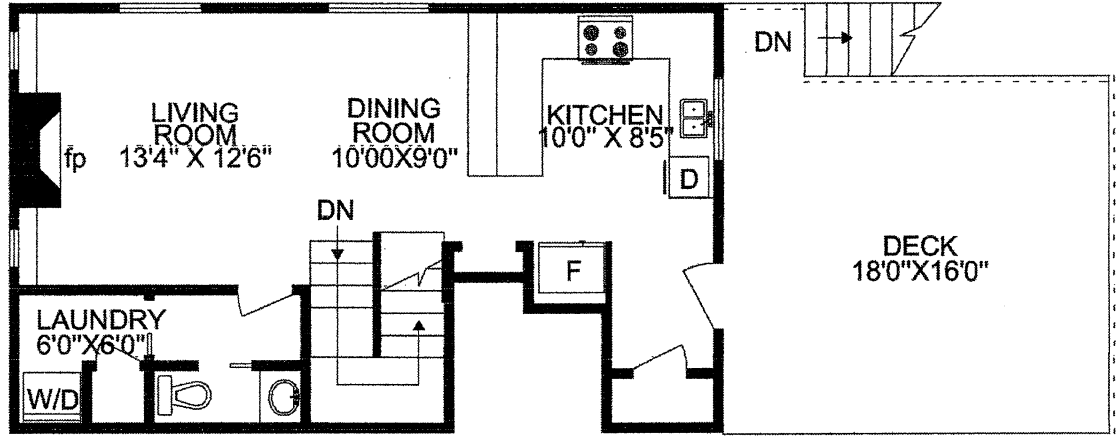

**pat**  
**MEADOWS ROYAL LEPAGE**

REAL ESTATE PROFESSIONAL

2-1013 PENDERGAST ST  
VICTORIA, BC

**MAIN  
FLOOR  
600 SQ.FT.**

**LOWER  
FLOOR  
520 SQ.FT.**

FLOOR AREA ANALYSIS			
	FINISH SQ.FT.	UNFIN. SQ.FT.	TOTALS SQ.FT.
MAIN	600	0	600
LOWER	520	0	520
TOTAL	1120	0	1120
OTHER	SQ.FT.		
DECK	315		
PATIO	75		