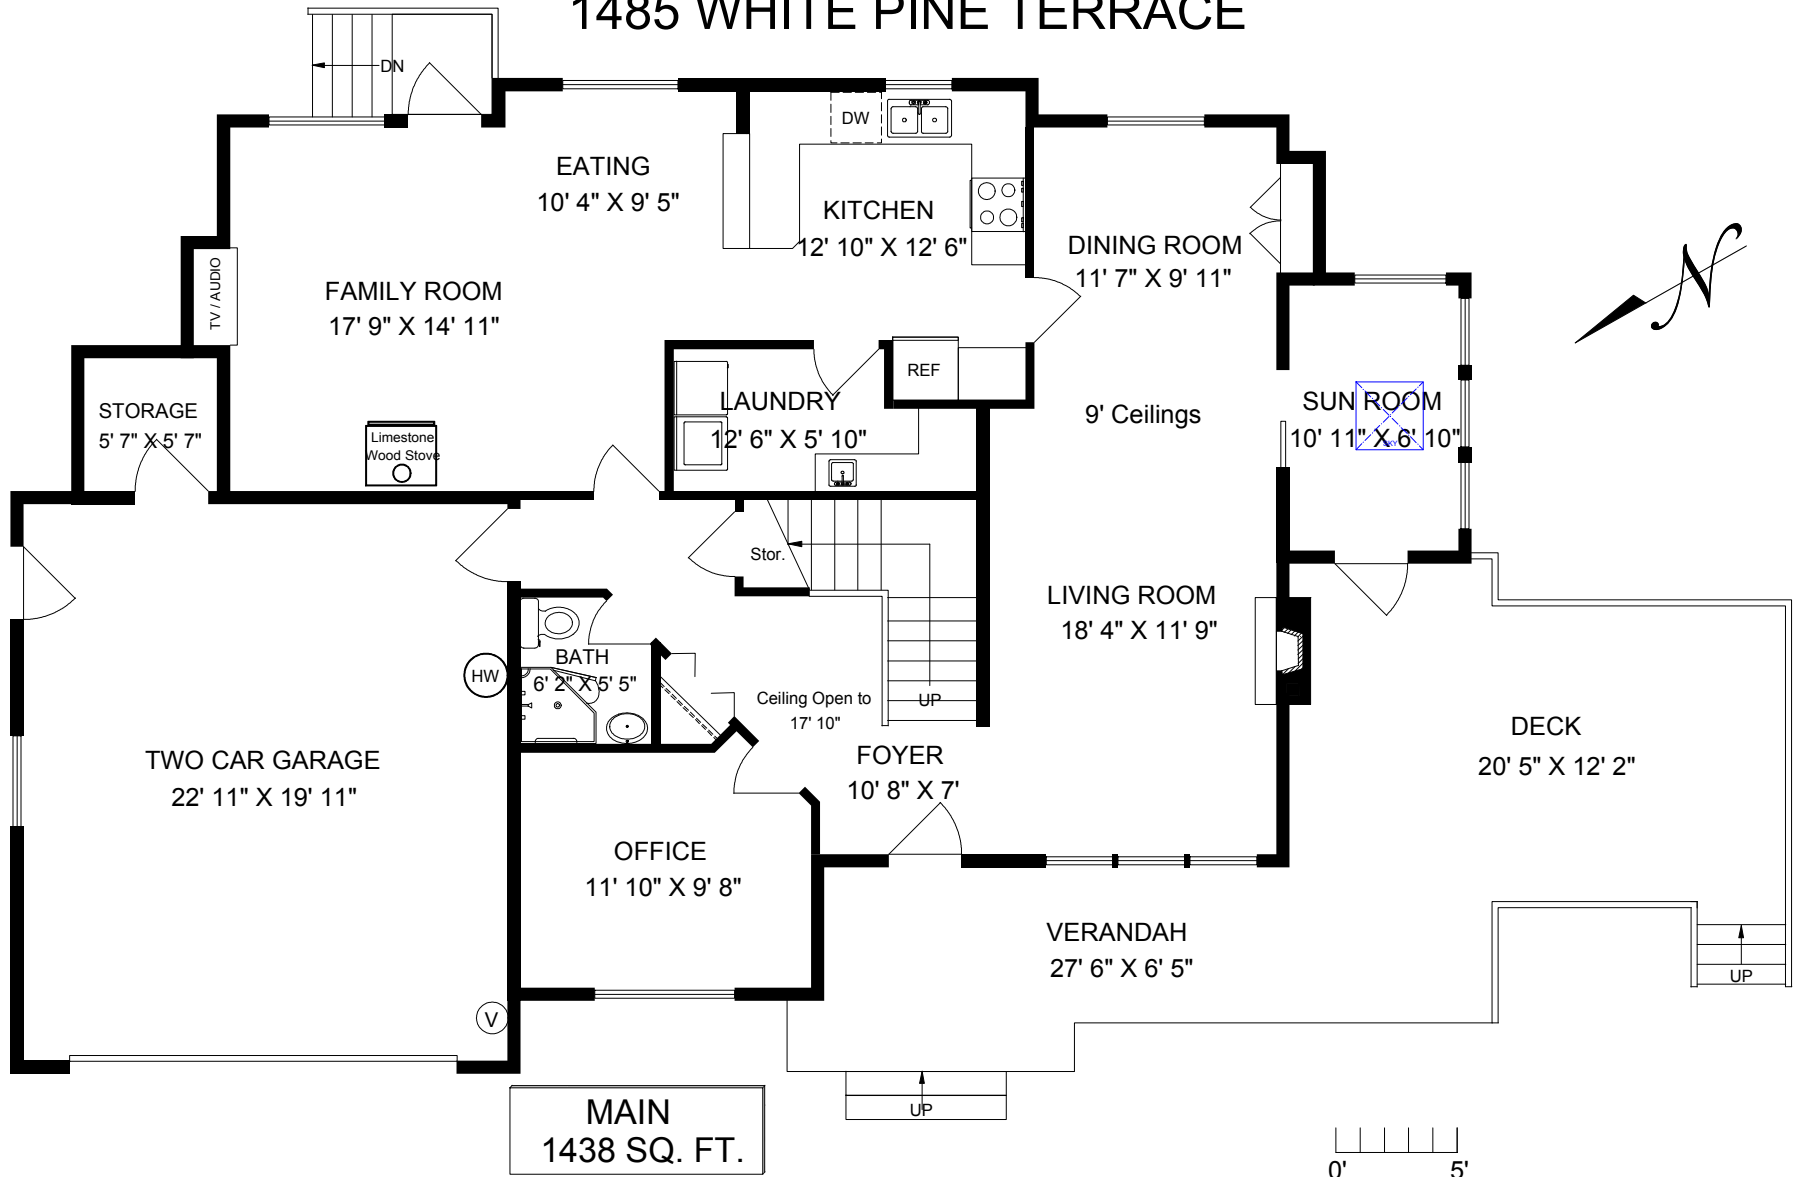

1485 WHITE PINE TERRACE

	FINISH SQ. FT.	UNFINISH SQ. FT.	TOTAL SQ. FT.
MAIN	1438		1438
UPPER	1056		1056
TOTAL	2494		2494
GARAGE		484	484
DECKS		452	452
BARN		864	864

1485 WHITE PINE TER.	EXCLUSIVELY FOR PAT MEADOWS OF ROYAL LEPAGE
JULY 30 2008	
REF # 2499	
818-8273	
<small>MEASUREMENTS MAY NOT BE 100% ACCURATE. IF CRITICAL, BUYER TO VERIFY. ROOM SIZES ARE NOT USED TO CALCULATE AREA. FLOOR PLANS ARE PROVIDED FOR CONVENIENCE ONLY.</small>	