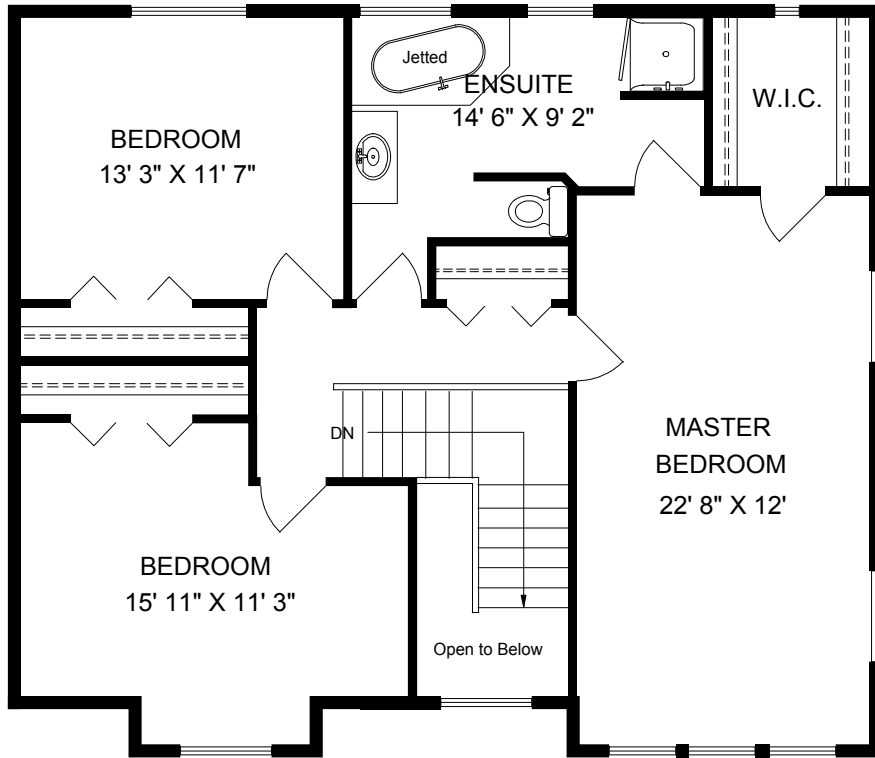

1485 WHITE PINE TERRACE

UPPER
1056 SQ. FT.

	FINISH SQ. FT.	UNFINISH SQ. FT.	TOTAL SQ. FT.
MAIN	1438		1438
UPPER	1056		1056
TOTAL	2494		2494
GARAGE		484	484
DECKS		452	452
BARN		864	864

1485 WHITE PINE TER.	EXCLUSIVELY FOR PAT MEADOWS OF ROYAL LEPAGE
JULY 30 2008	
REF # 2499	
818-8273	
<small>MEASUREMENTS MAY NOT BE 100% ACCURATE. IF CRITICAL, BUYER TO VERIFY. ROOM SIZES ARE NOT USED TO CALCULATE AREA. FLOOR PLANS ARE PROVIDED FOR CONVENIENCE ONLY.</small>	