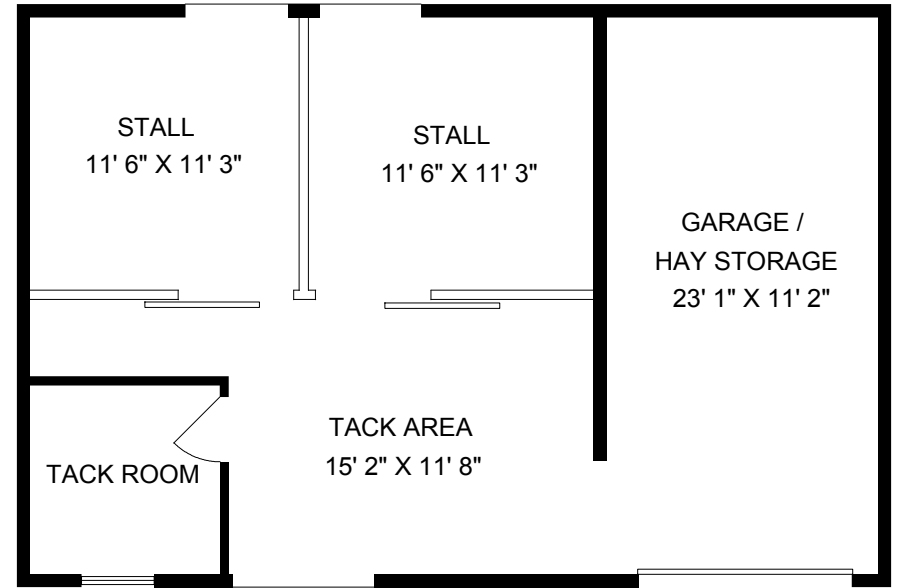

1485 WHITE PINE TERRACE

UPPER
1056 SQ. FT.

	FINISH SQ. FT.	UNFINISH SQ. FT.	TOTAL SQ. FT.
MAIN	1438		1438
UPPER	1056		1056
TOTAL	2494		2494
GARAGE		484	484
DECKS		452	452
BARN		864	864

1485 WHITE PINE TER.	EXCLUSIVELY FOR PAT MEADOWS OF ROYAL LEPAGE
JULY 30 2008	
REF # 2499	
818-8273	
<small>MEASUREMENTS MAY NOT BE 100% ACCURATE. IF CRITICAL, BUYER TO VERIFY. ROOM SIZES ARE NOT USED TO CALCULATE AREA. FLOOR PLANS ARE PROVIDED FOR CONVENIENCE ONLY.</small>	