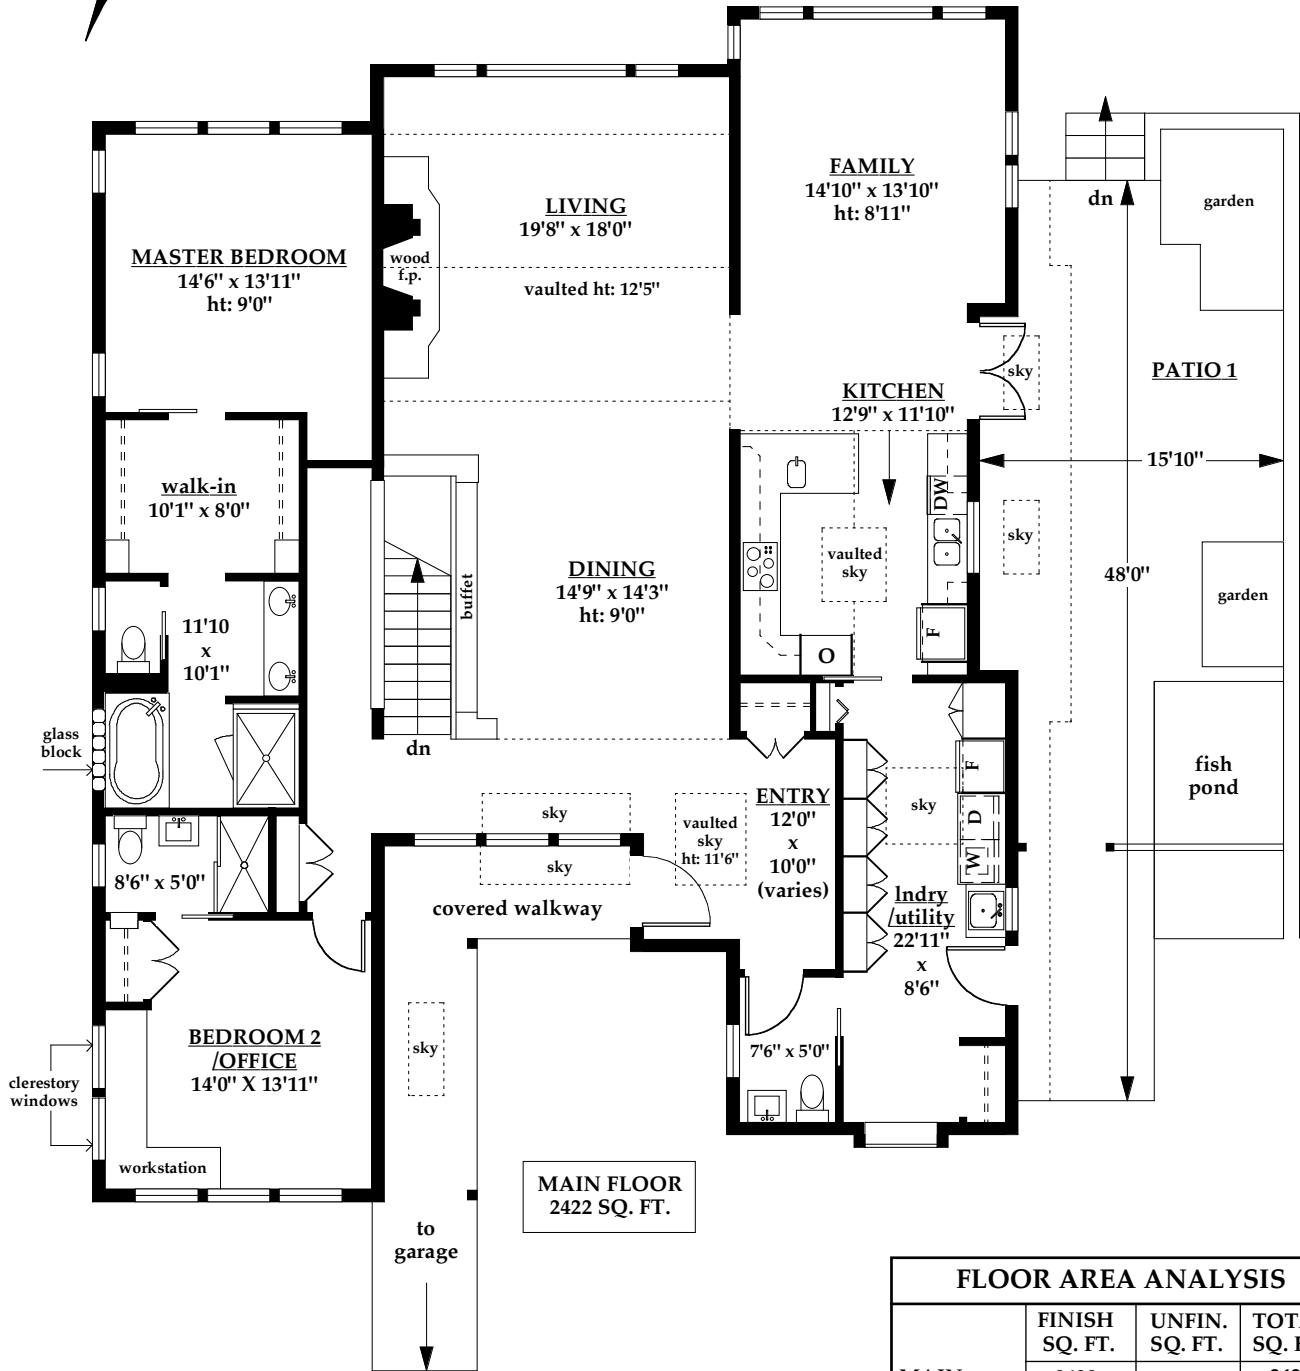

11362 CHALET ROAD

NORTH SAANICH

PAGE 1 OF 2

MAIN FLOOR
2422 SQ. FT.

FLOOR AREA ANALYSIS

	FINISH SQ. FT.	UNFIN. SQ. FT.	TOTALS SQ. FT.
MAIN	2422		2422
LOWER	1750	408	2158
TOTAL	4172	408	4580
OTHER		SQ. FT.	
PATIO 1		516	
PATIO 2 (& hot tub deck)		856	
PATIO 3		183	
GARAGE		691	
COACH HOUSE (unfin)		667	
COVERED ENTRY		128	

PREPARED FOR THE EXCLUSIVE USE
OF PAT MEADOWS
OF ROYAL LePAGE COAST CAPITAL REALTY

DATE MEASURED:
APRIL 4, 2007

DIMENSIONING BY:
HEATHER FREEMAN
661-4934