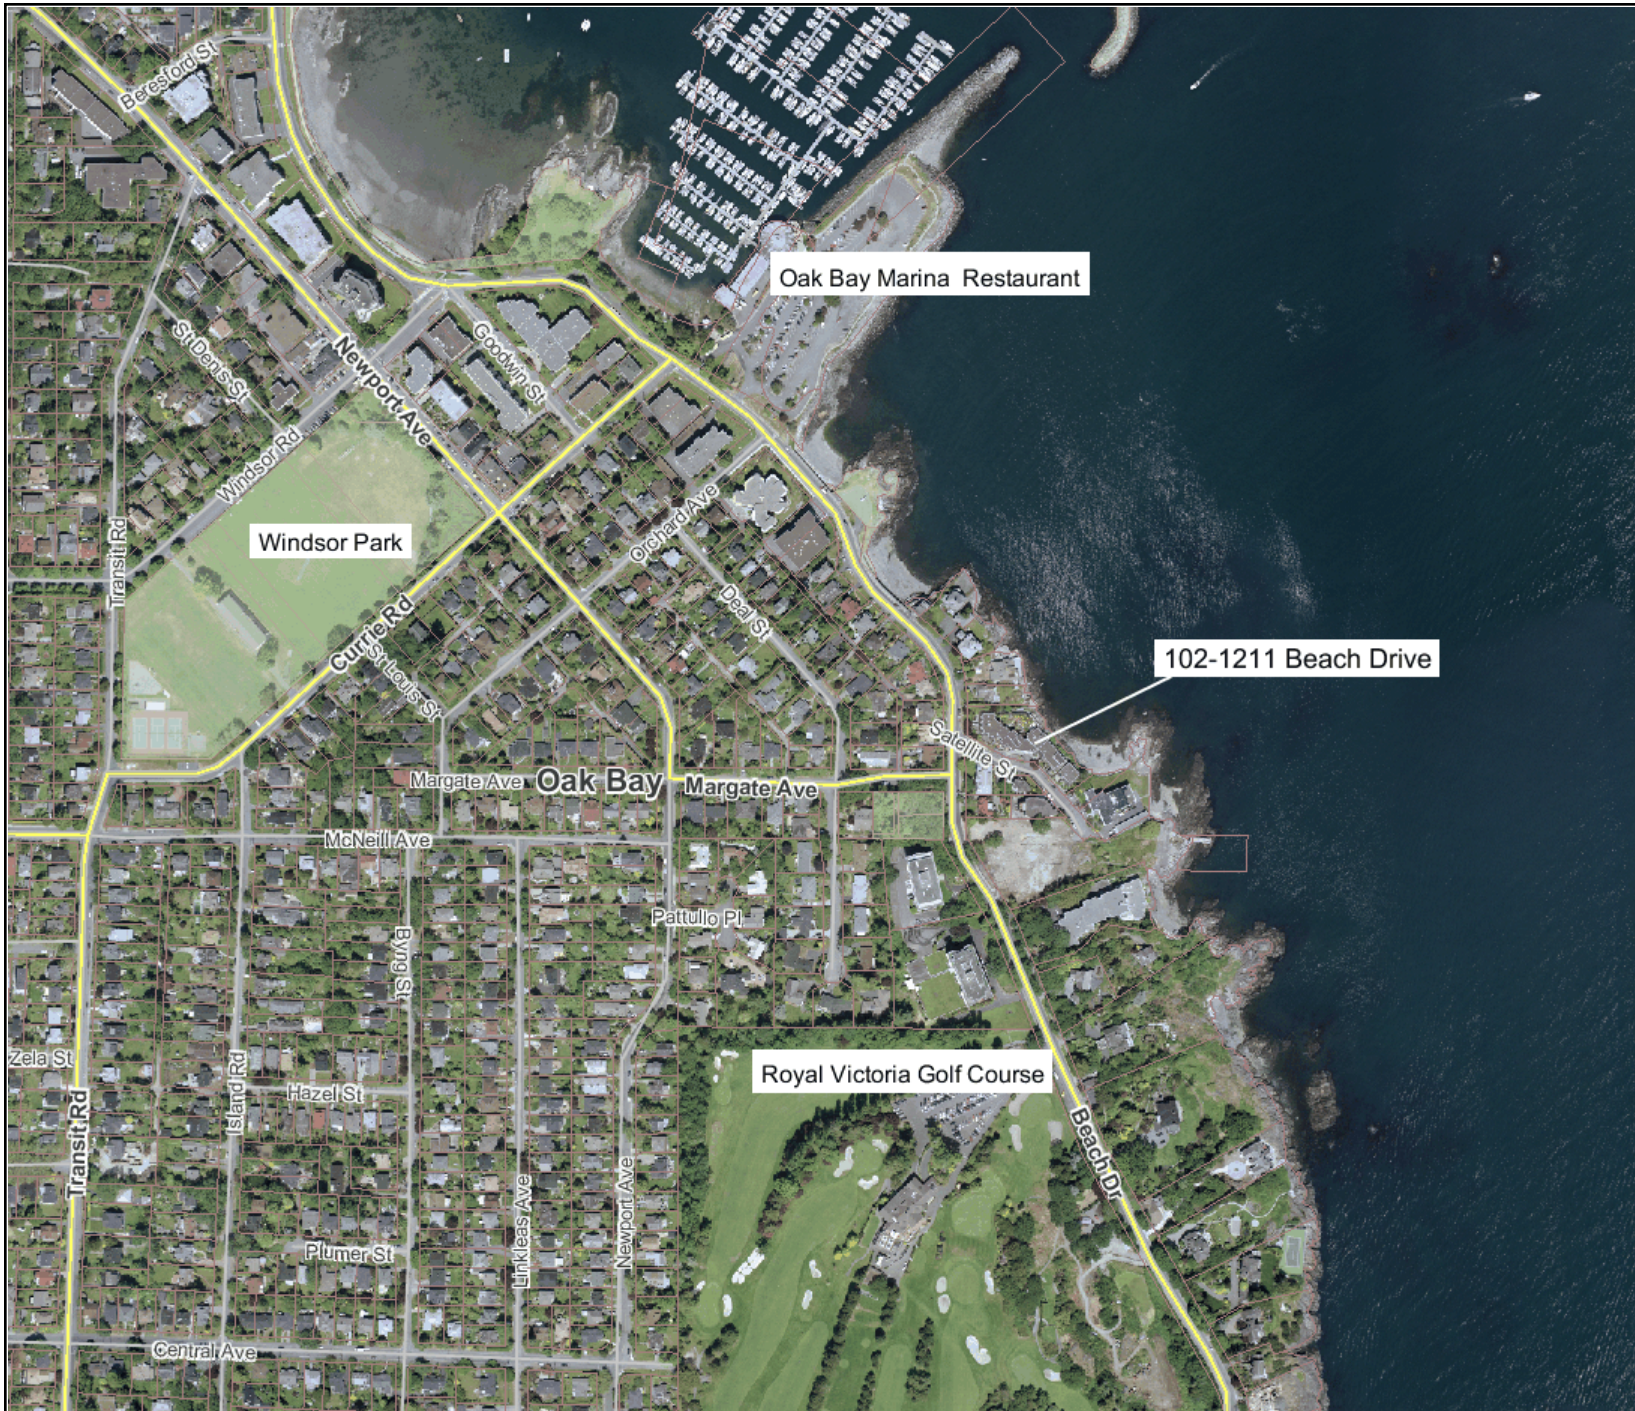

102-1211 Beach Dr, & area

Legend

- Municipal Boundaries
- Electoral Area Boundaries
- Highways
- Major Roads
- Roads
- **Parks & Protected Areas**
  - Municipal Park or Protected Area
  - Federal Park
  - Provincial Park or Ecoreserve
  - Regional Park
- Lot Boundaries
- **Major Lakes**
- Lakes and Rivers
- CRD Boundary

Scale: 1:6,017
Created: June 11, 2010