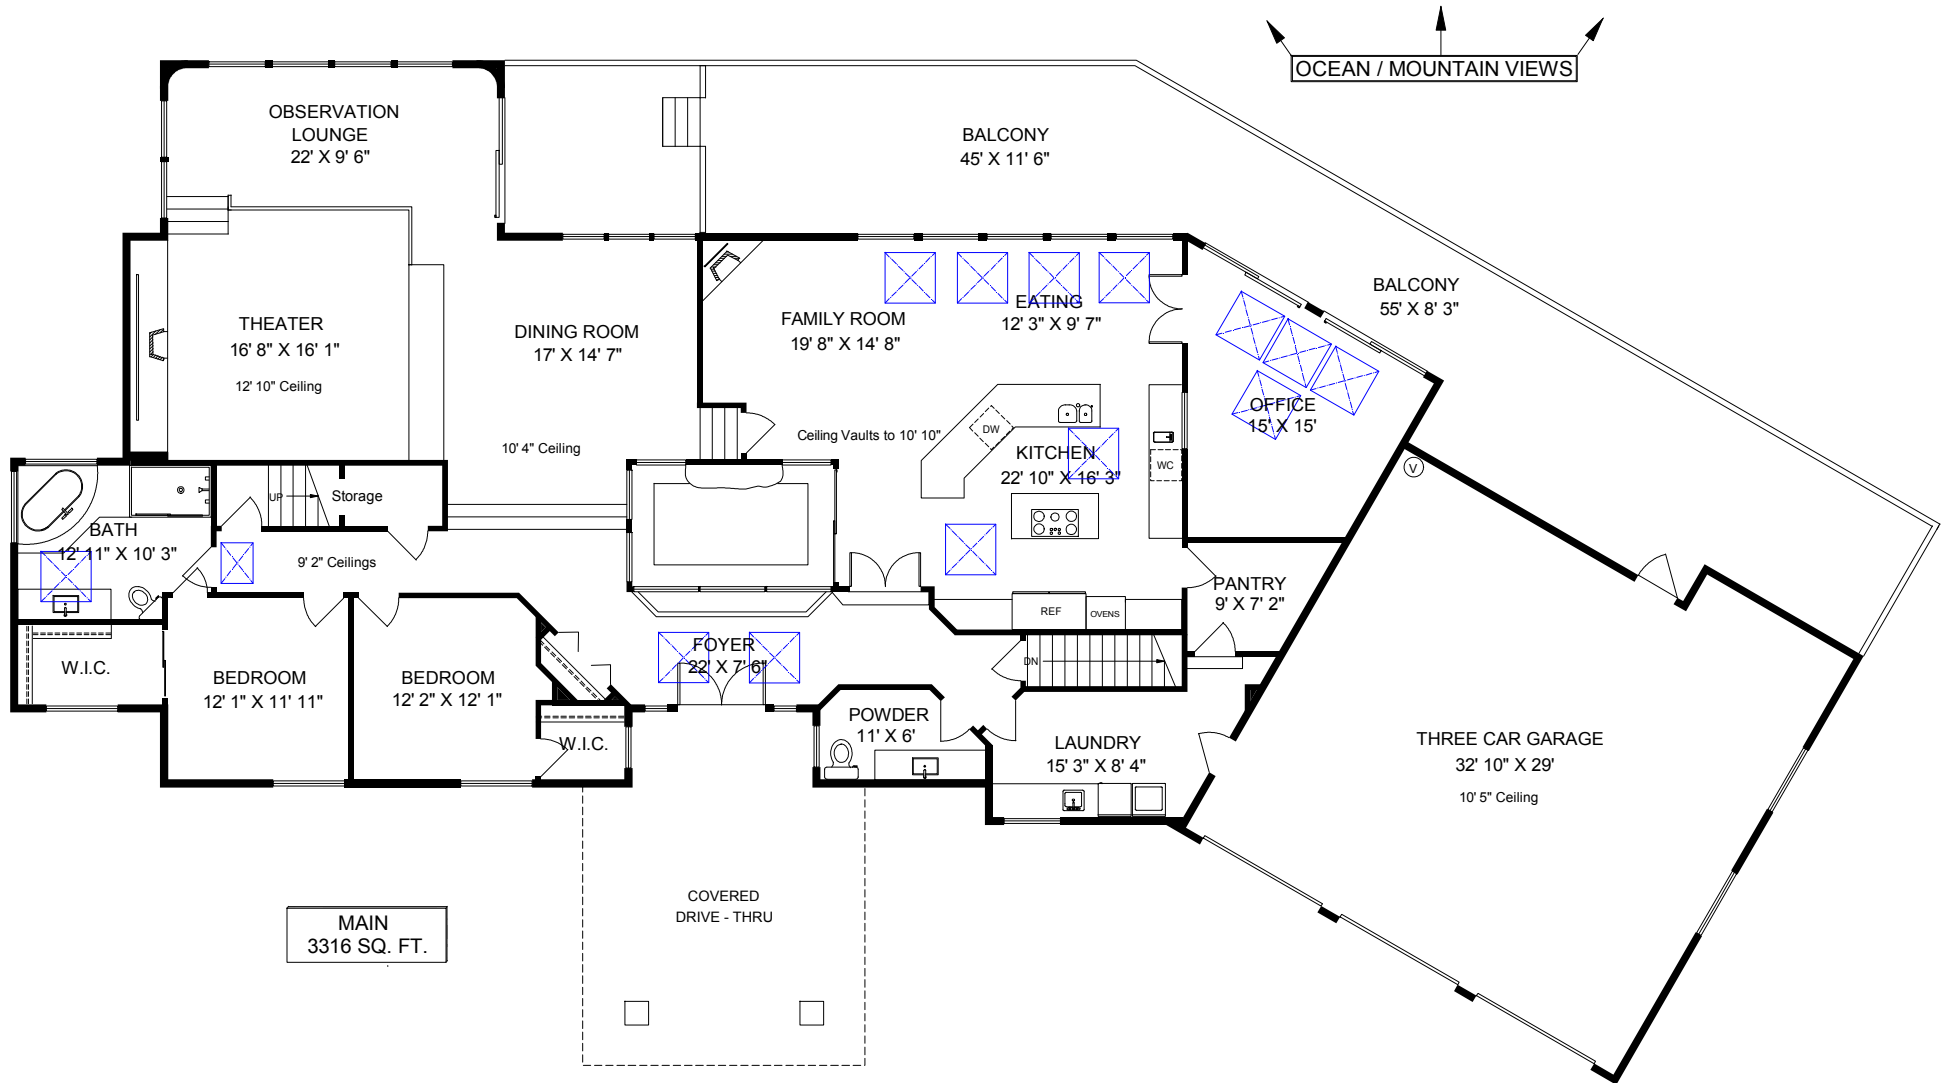

100 KIOWA ROAD

	FINISH SQ. FT.	UNFINISH SQ. FT.	TOTAL SQ. FT.
MAIN	3316		3316
UPPER	1192		1192
LOWER	2198		2198
TOTAL	6706		6706
GARAGE		1044	1044
DECKS		1809	1809

100 KIOWA ROAD	EXCLUSIVELY FOR PAT MEADOWS OF ROYAL LEPAGE
APR. 22 2010	
REF # 3028	
250-818-8273	
<small>MEASUREMENTS MAY NOT BE 100% ACCURATE. IF CRITICAL, BUYER TO VERIFY. ROOM SIZES ARE NOT USED TO CALCULATE AREA. FLOOR PLANS ARE PROVIDED FOR CONVENIENCE ONLY.</small>	