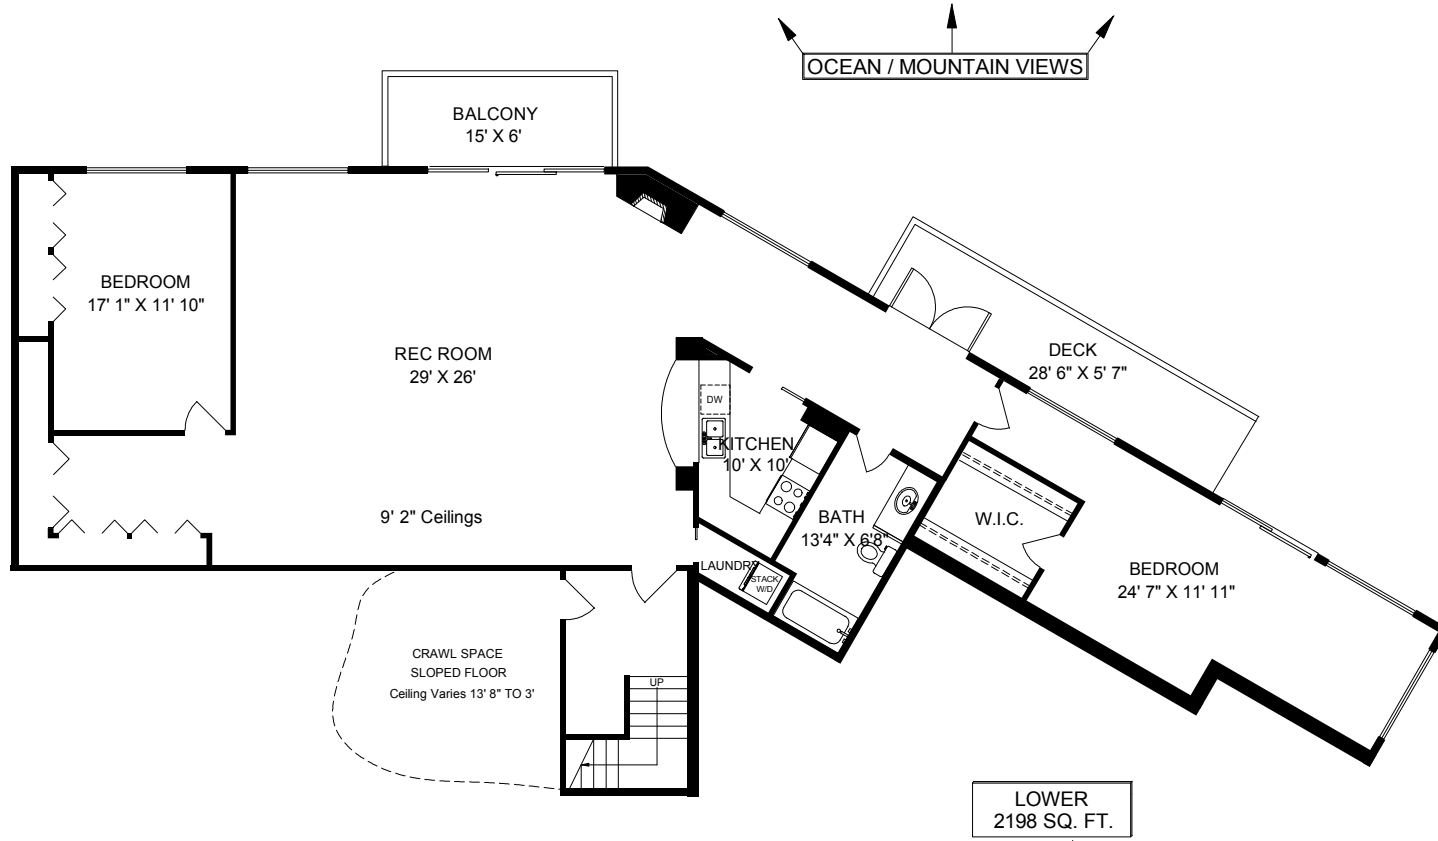

## Complete Self-Contained 2 Bedroom Suite

	FINISH SQ. FT.	UNFINISH SQ. FT.	TOTAL SQ. FT.
MAIN	3316		3316
UPPER	1192		1192
LOWER	2198		2198
TOTAL	6706		6706
GARAGE		1044	1044
DECKS		1809	1809

100 KIOWA ROAD	EXCLUSIVELY FOR PAT MEADOWS OF ROYAL LEPAGE
APR. 22 2010	
REF # 3028	
250-818-8273	
MEASUREMENTS MAY NOT BE 100% ACCURATE. IF CRITICAL, BUYER TO VERIFY. ROOM SIZES ARE NOT USED TO CALCULATE AREA. FLOOR PLANS ARE PROVIDED FOR CONVENIENCE ONLY.	