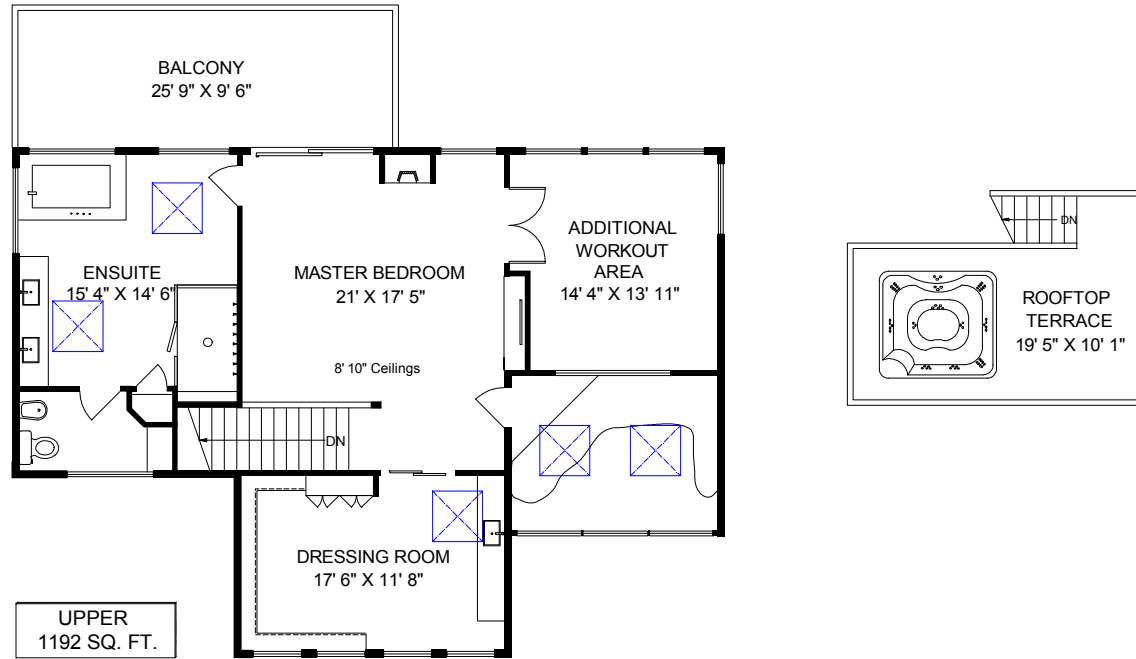

100 KIOWA ROAD

	FINISH SQ. FT.	UNFINISH SQ. FT.	TOTAL SQ. FT.
MAIN	3316		3316
UPPER	1192		1192
LOWER	2198		2198
TOTAL	6706		6706
GARAGE		1044	1044
DECKS		1809	1809

100 KIOWA ROAD	EXCLUSIVELY FOR PAT MEADOWS OF ROYAL LEPAGE
APR. 22 2010	
REF # 3028	
250-818-8273	
<small>MEASUREMENTS MAY NOT BE 100% ACCURATE. IF CRITICAL, BUYER TO VERIFY. ROOM SIZES ARE NOT USED TO CALCULATE AREA. FLOOR PLANS ARE PROVIDED FOR CONVENIENCE ONLY.</small>	