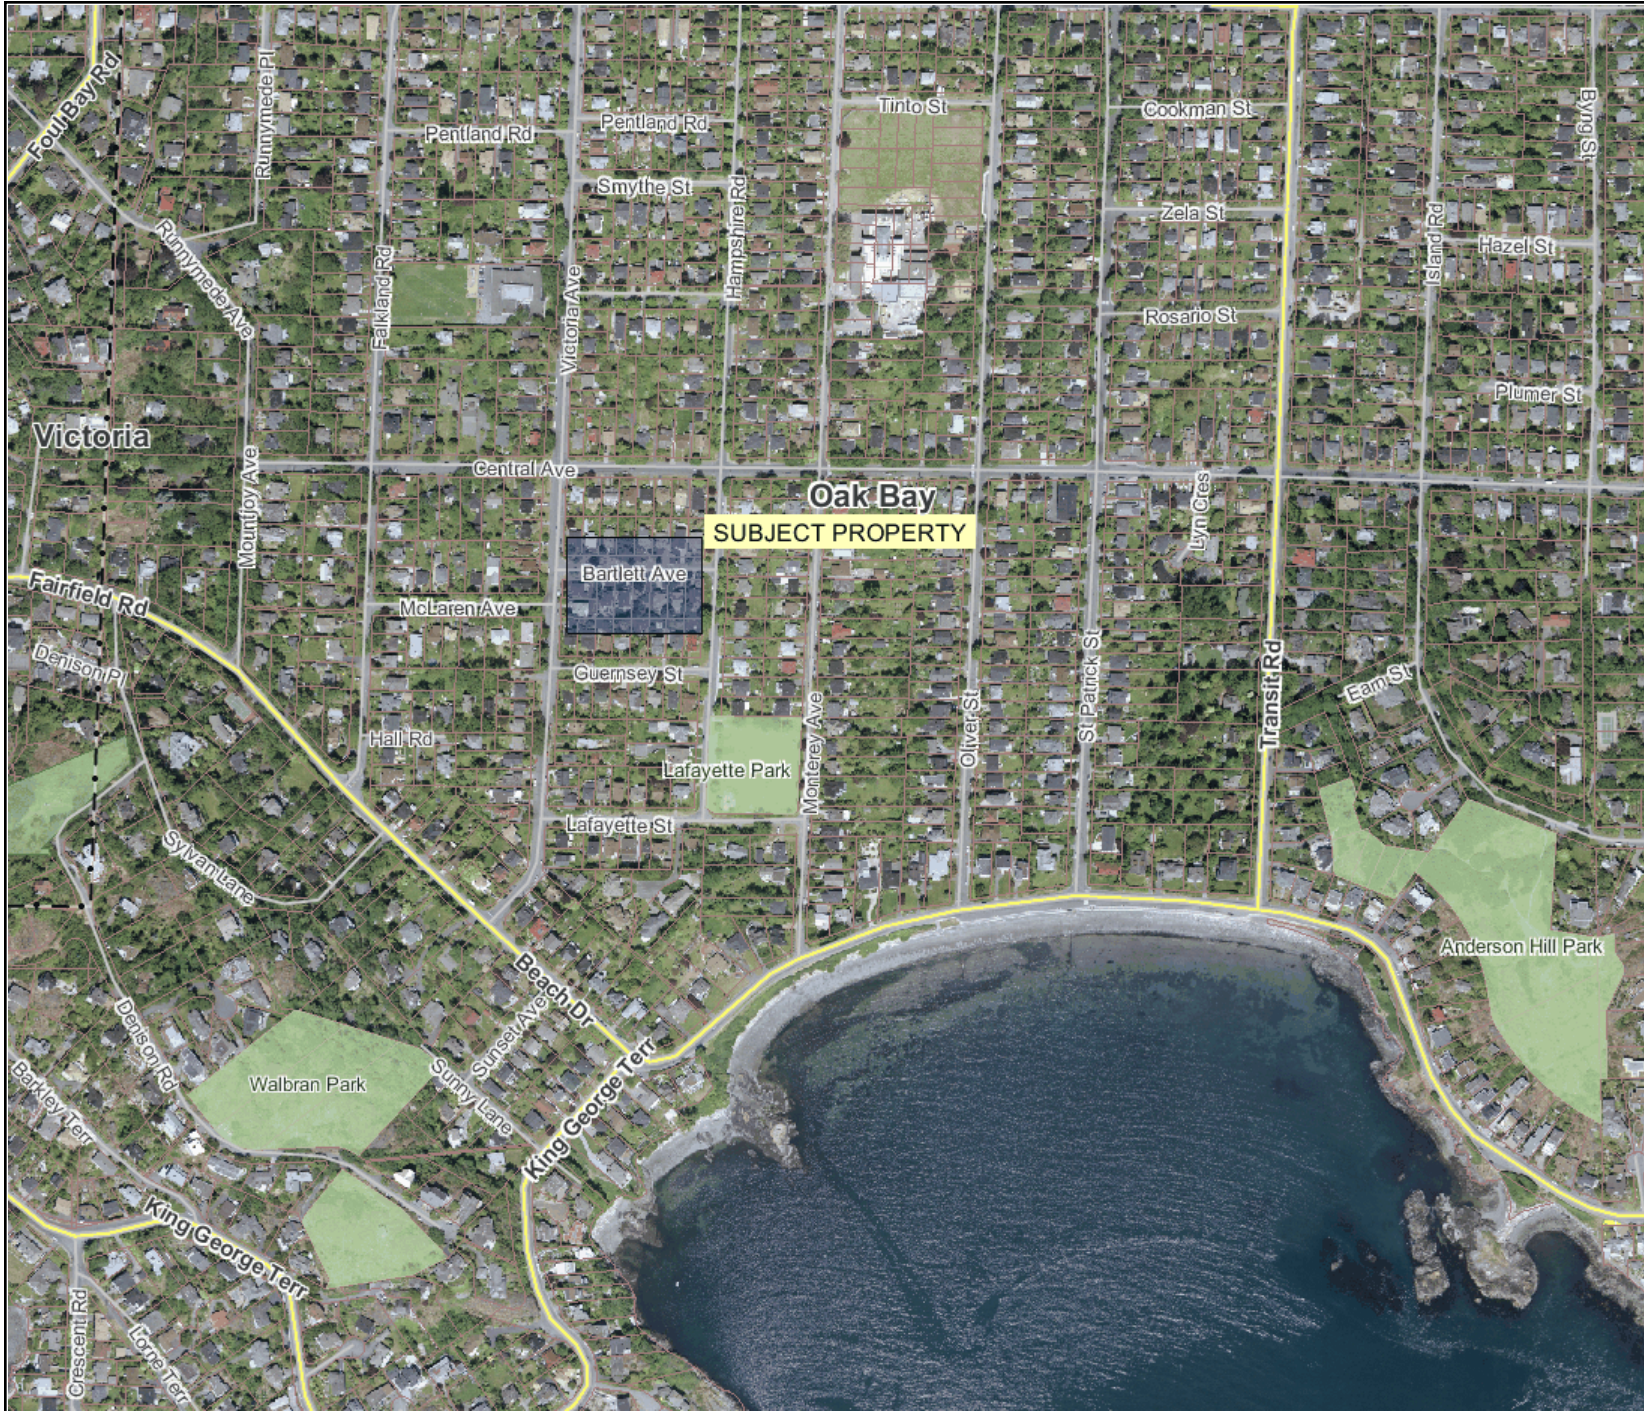

Capital Regional District Map

Legend

- Municipal Boundaries
- Electoral Area Boundaries
- Highways
- Major Roads
- Roads
- **Parks & Protected Areas**
- Federal Park
- Provincial Park
- Provincial Ecoreserve
- Regional Park
- Future Regional Park
- Municipal and Community Parks
- Protected Area
- Lot Boundaries
- **Major Lakes**
- Lakes and Rivers
- CRD Boundary