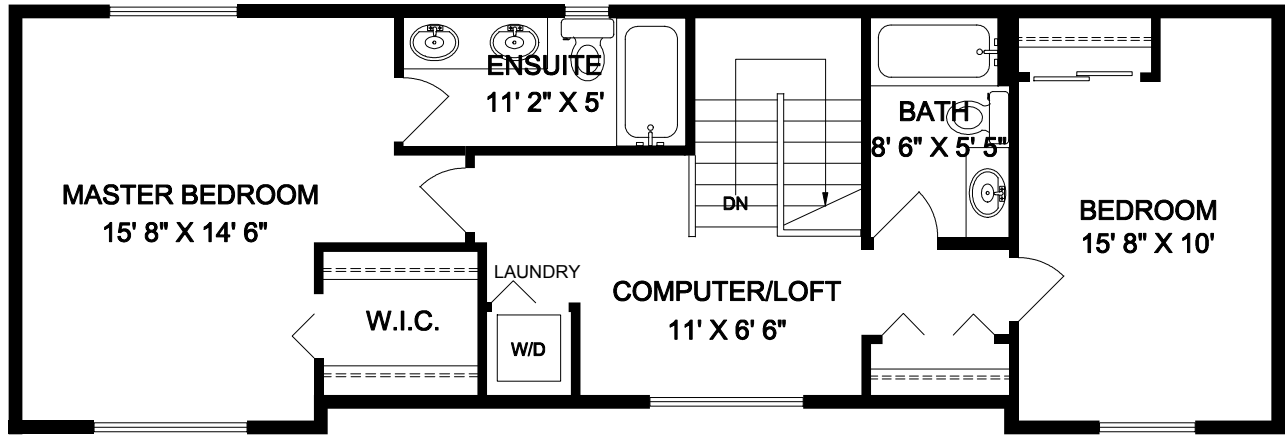

# 777 SNOWDROP

	FINISH SQ. FT.	UNFINISH SQ. FT.	TOTAL SQ. FT.
MAIN	815		815
UPPER	815		815
TOTAL	1630		1630
PATIOS		350	350

777 SNOWDROP	EXCLUSIVELY FOR RON CUNNINGHAM AND MYLES CHRISTENSON OF DFH REAL ESTATE
NOV 5 2008	
REF # 2618	
818-8273	
<small>MEASUREMENTS MAY NOT BE 100% ACCURATE. IF CRITICAL, BUYER TO VERIFY. ROOM SIZES ARE NOT USED TO CALCULATE AREA. FLOOR PLANS ARE PROVIDED FOR CONVENIENCE ONLY.</small>	