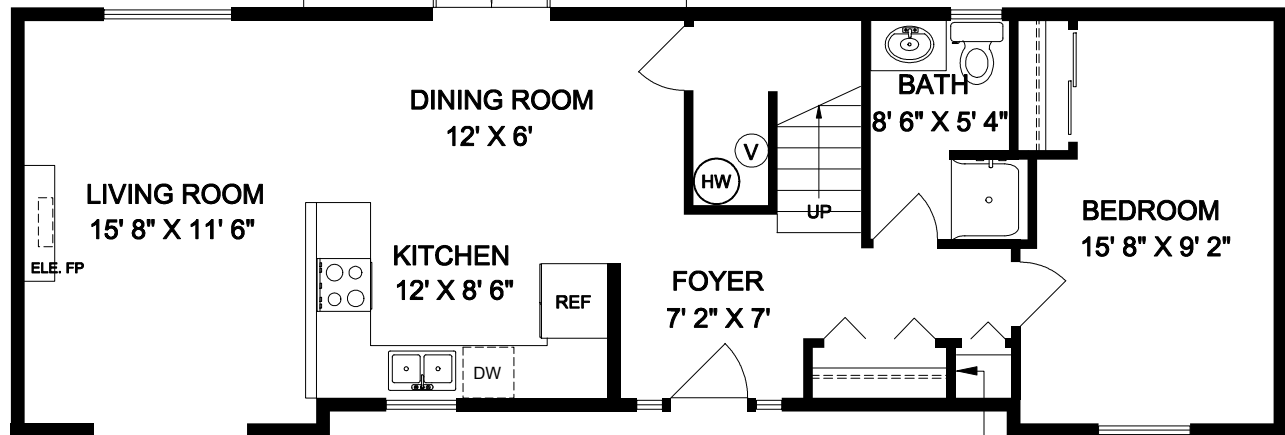

# 777 SNOWDROP

	FINISH SQ. FT.	UNFINISH SQ. FT.	TOTAL SQ. FT.
MAIN	815		815
UPPER	815		815
TOTAL	1630		1630
PATIOS		350	350

777 SNOWDROP	EXCLUSIVELY FOR RON CUNNINGHAM AND MYLES CHRISTENSON OF DFH REAL ESTATE
NOV 5 2008	
REF # 2618	
818-8273	
<small>MEASUREMENTS MAY NOT BE 100% ACCURATE. IF CRITICAL, BUYER TO VERIFY. ROOM SIZES ARE NOT USED TO CALCULATE AREA. FLOOR PLANS ARE PROVIDED FOR CONVENIENCE ONLY.</small>	