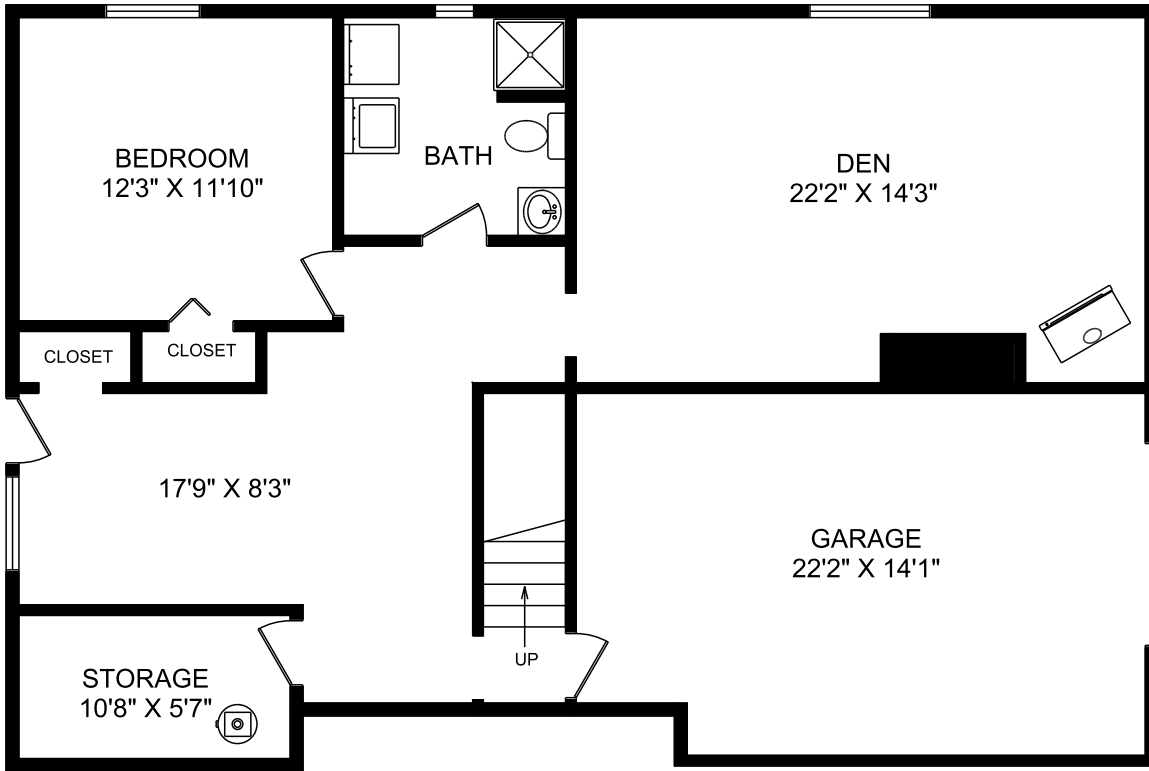

3393 PATTISON WAY LOWER FLOOR

	FINISHED SQ.FT.	UNFINISHED SQ.FT.	TOTAL SQ.FT.
MAIN FLOOR	1,354	0	1,354
LOWER FLOOR	918	69	987
TOTAL	2,272	69	2,341
DECK		204	
PORCH		73	
GARAGE		323	
MEASURED MAY 23, 2008		NICO BAILLY	