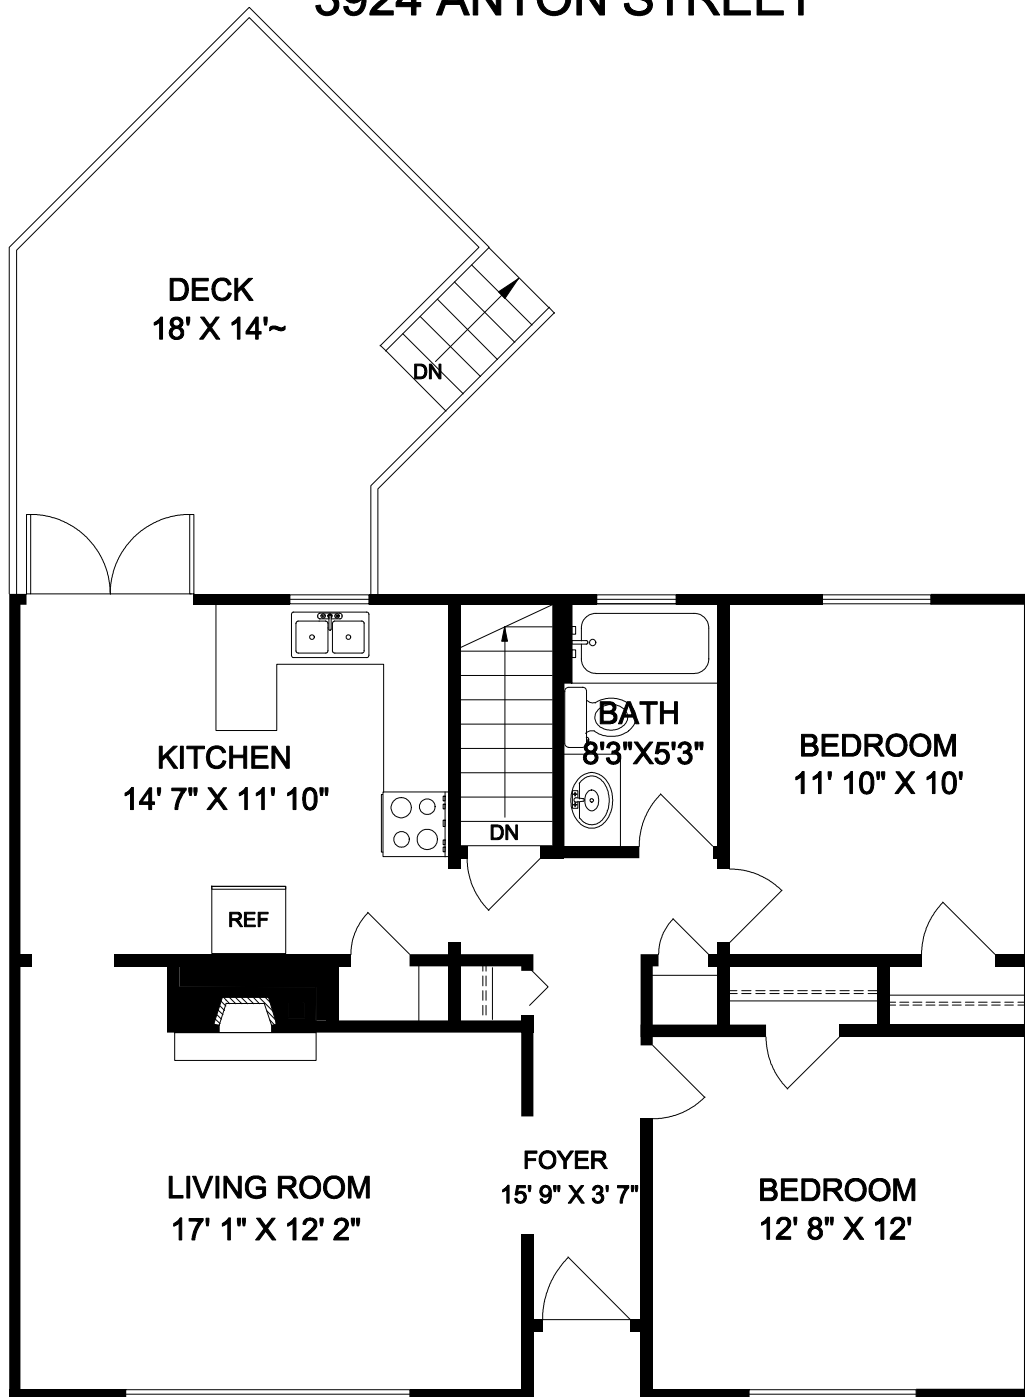

3924 ANTON STREET

MAIN
954 SQ. FT.

	FINISH SQ. FT.	UNFINISH SQ. FT.	TOTAL SQ. FT.
MAIN	954		954
LOWER	609		609
TOTAL	1563		1563
GARAGE		345	345
DECK		228	228

3924 ANTON STREET	EXCLUSIVELY FOR JOHN HIRCOCK OF DFH REAL ESTATE
NOV 20 2009	
REF # 2861	
250-818-8273	
<small>MEASUREMENTS MAY NOT BE 100% ACCURATE. IF CRITICAL, BUYER TO VERIFY. ROOM SIZES ARE NOT USED TO CALCULATE AREA. FLOOR PLANS ARE PROVIDED FOR CONVENIENCE ONLY.</small>	