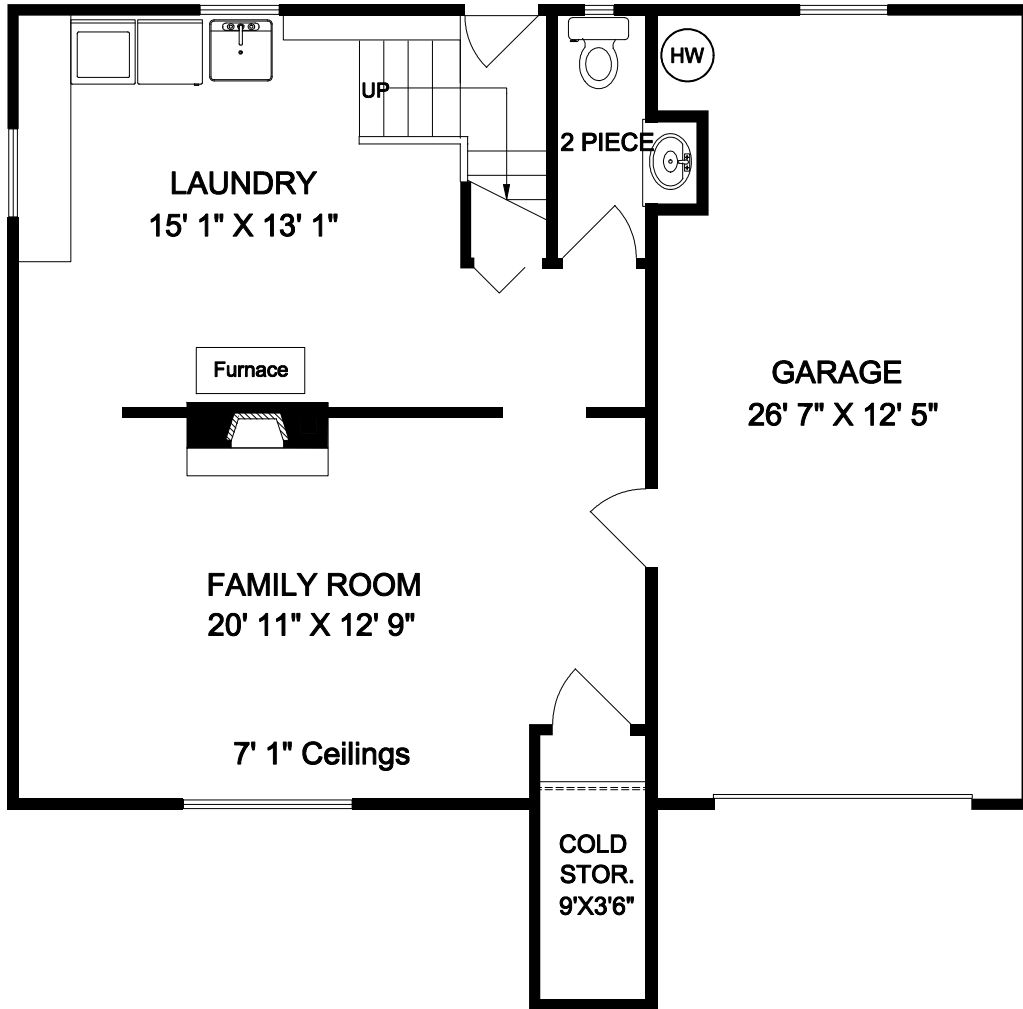

3924 ANTON STREET

**LOWER
609 SQ. FT.**

	FINISH SQ. FT.	UNFINISH SQ. FT.	TOTAL SQ. FT.
MAIN	954		954
LOWER	609		609
TOTAL	1563		1563
GARAGE		345	345
DECK		228	228

3924 ANTON STREET	EXCLUSIVELY FOR JOHN HIRCOCK OF DFH REAL ESTATE
NOV 20 2009	
REF # 2861	
250-818-8273	
<small>MEASUREMENTS MAY NOT BE 100% ACCURATE. IF CRITICAL, BUYER TO VERIFY. ROOM SIZES ARE NOT USED TO CALCULATE AREA. FLOOR PLANS ARE PROVIDED FOR CONVENIENCE ONLY.</small>	