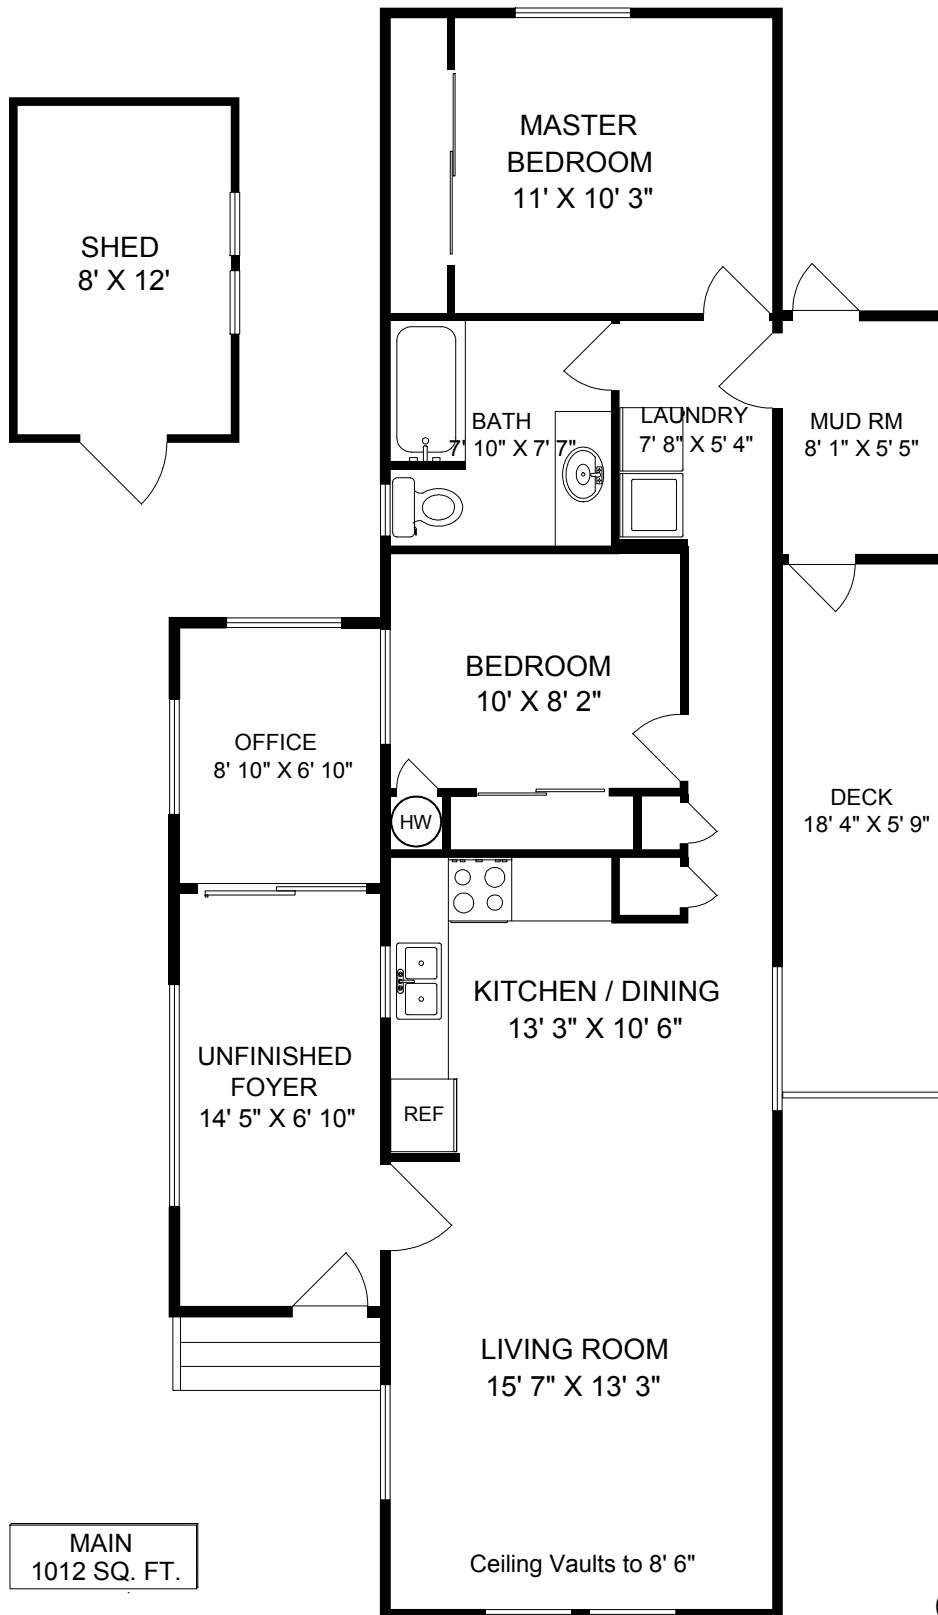

93-7701 CENTRAL SAANICH ROAD

MAIN
1012 SQ. FT.

	FINISH SQ. FT.	UNFINISH SQ. FT.	TOTAL SQ. FT.
MAIN	905	107	1012
TOTAL	905	107	1012
DECK		105	105
SHED		96	96

93-7701 CENTRAL SAANICH	EXCLUSIVELY FOR INEZ LOUDEN SUTTON GROUP-WEST COAST REALTY
APR 25 2011	
REF # 3424	
818-8273	
<small>MEASUREMENTS MAY NOT BE 100% ACCURATE. IF CRITICAL, BUYER TO VERIFY. ROOM SIZES ARE NOT USED TO CALCULATE AREA. FLOOR PLANS ARE PROVIDED FOR CONVENIENCE ONLY.</small>	