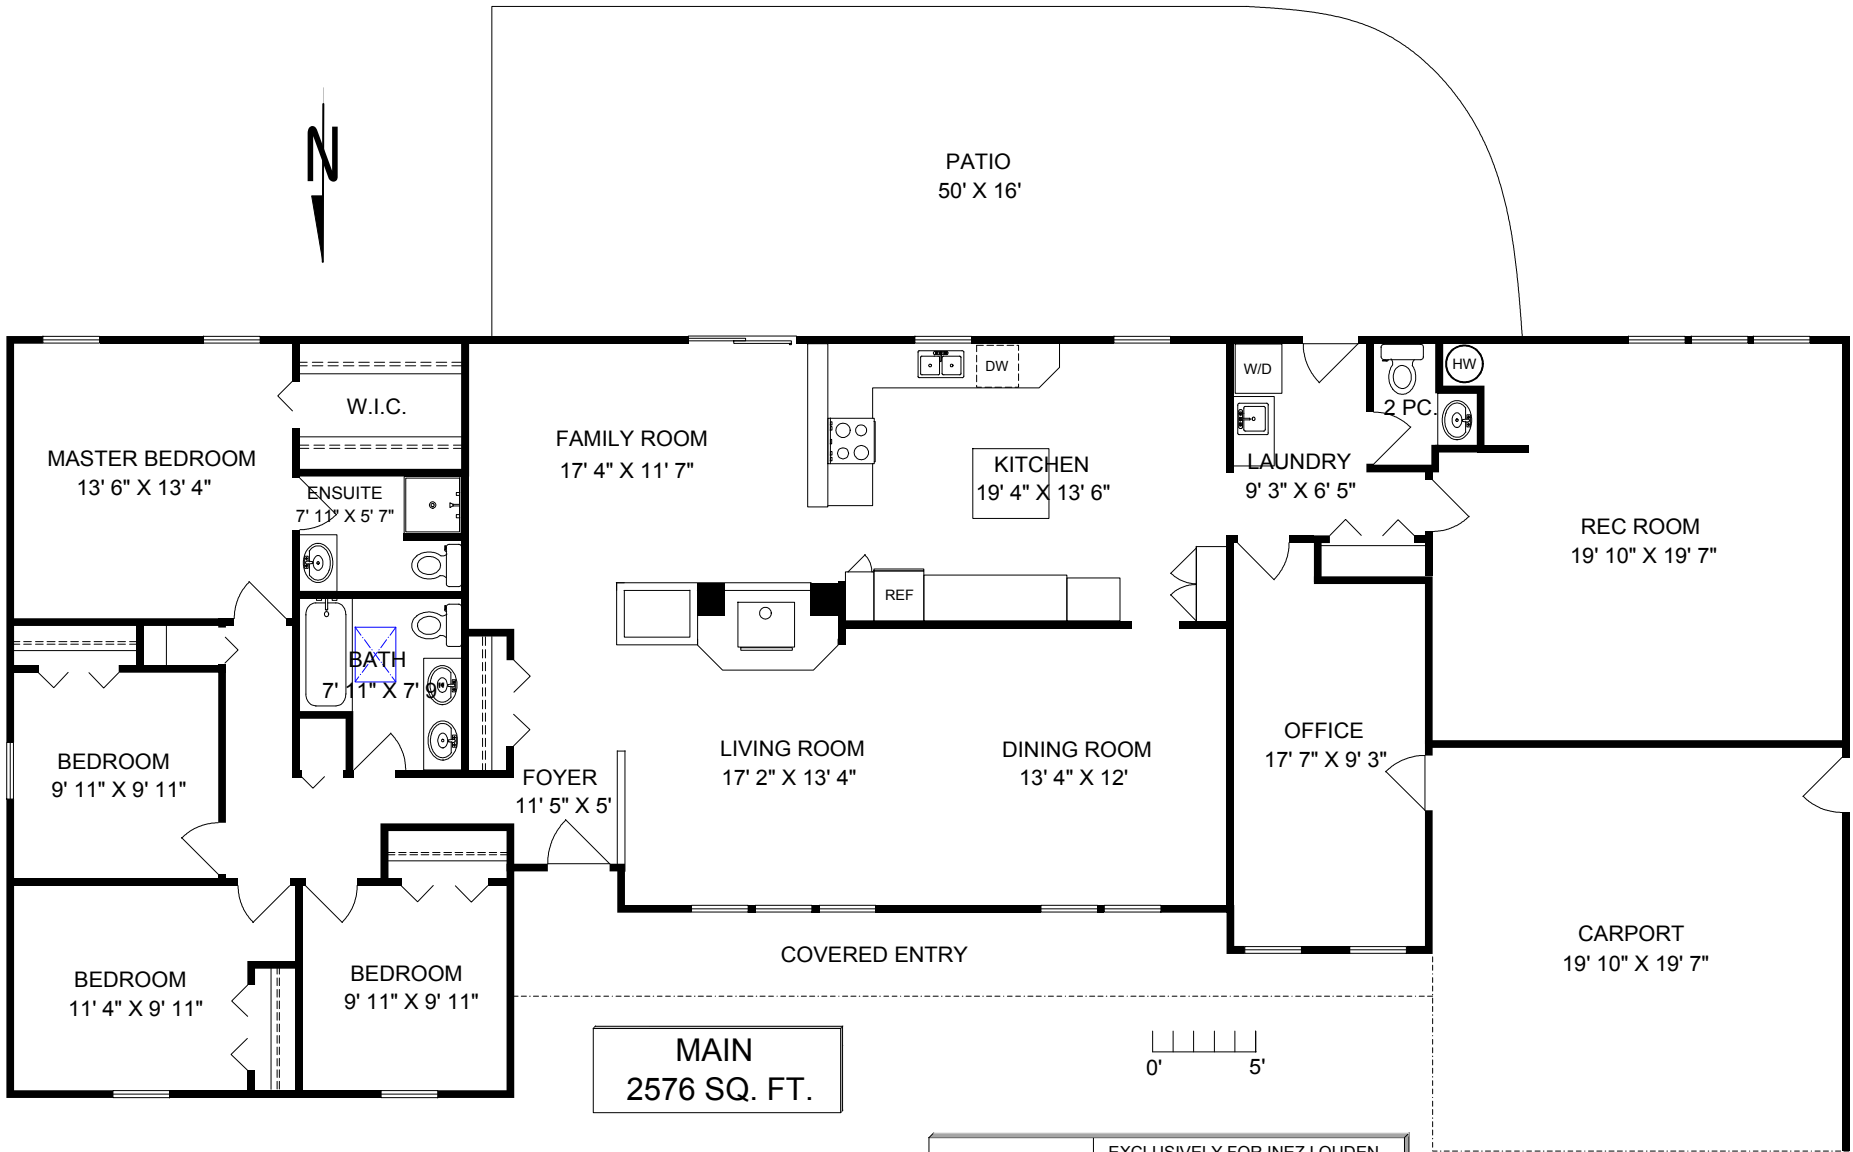

1863 HALDON ROAD

MAIN
2576 SQ. FT.

	FINISH SQ. FT.	UNFINISH SQ. FT.	TOTAL SQ. FT.
MAIN	2576		2576
TOTAL	2576		2576
PATIO		760	760

1863 HALDON RD.	EXCLUSIVELY FOR INEZ LOUDEN OF SUTTON WESTCAN	
AUG 28, 2007		
REF # 2088	818-8273	David Opheikens
<small>MEASUREMENTS MAY NOT BE 100% ACCURATE. IF CRITICAL, BUYER TO VERIFY. ROOM SIZES ARE NOT USED TO CALCULATE AREA. FLOOR PLANS ARE PROVIDED FOR CONVENIENCE ONLY.</small>		