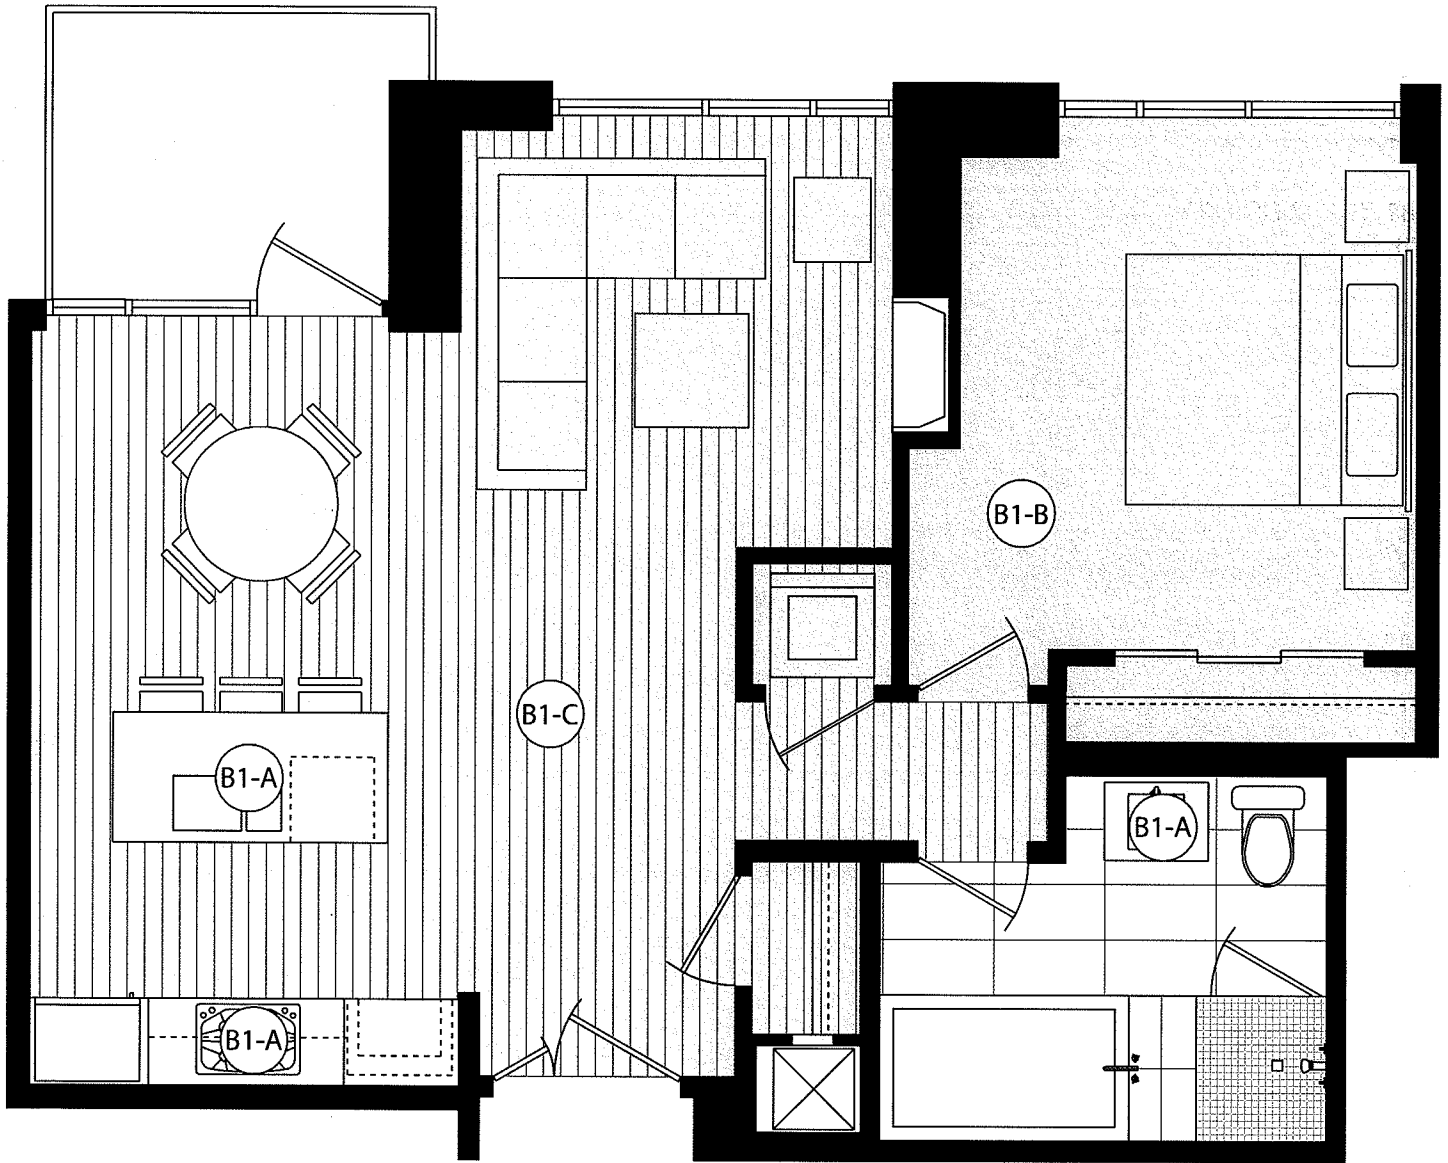

Bayview

RESIDENCES
VICTORIA, BRITISH COLUMBIA

BAYVIEW 1 - SUITE 403
 1 MASTER BEDROOM
 1 MASTER BATHROOM
 1 BALCONY
 INTERIOR SQ. FT. 786
 EXTERIOR SQ. FT. 62

SUITE 403 - BAUHAUS 1

- 
B1-A
 LIGHT BROWN
 WOOD
 CABINETS
- 
B1-B
 DARK BROWN
 CARPET
- 
B1-C
 WALNUT
 DARK HARDWOOD