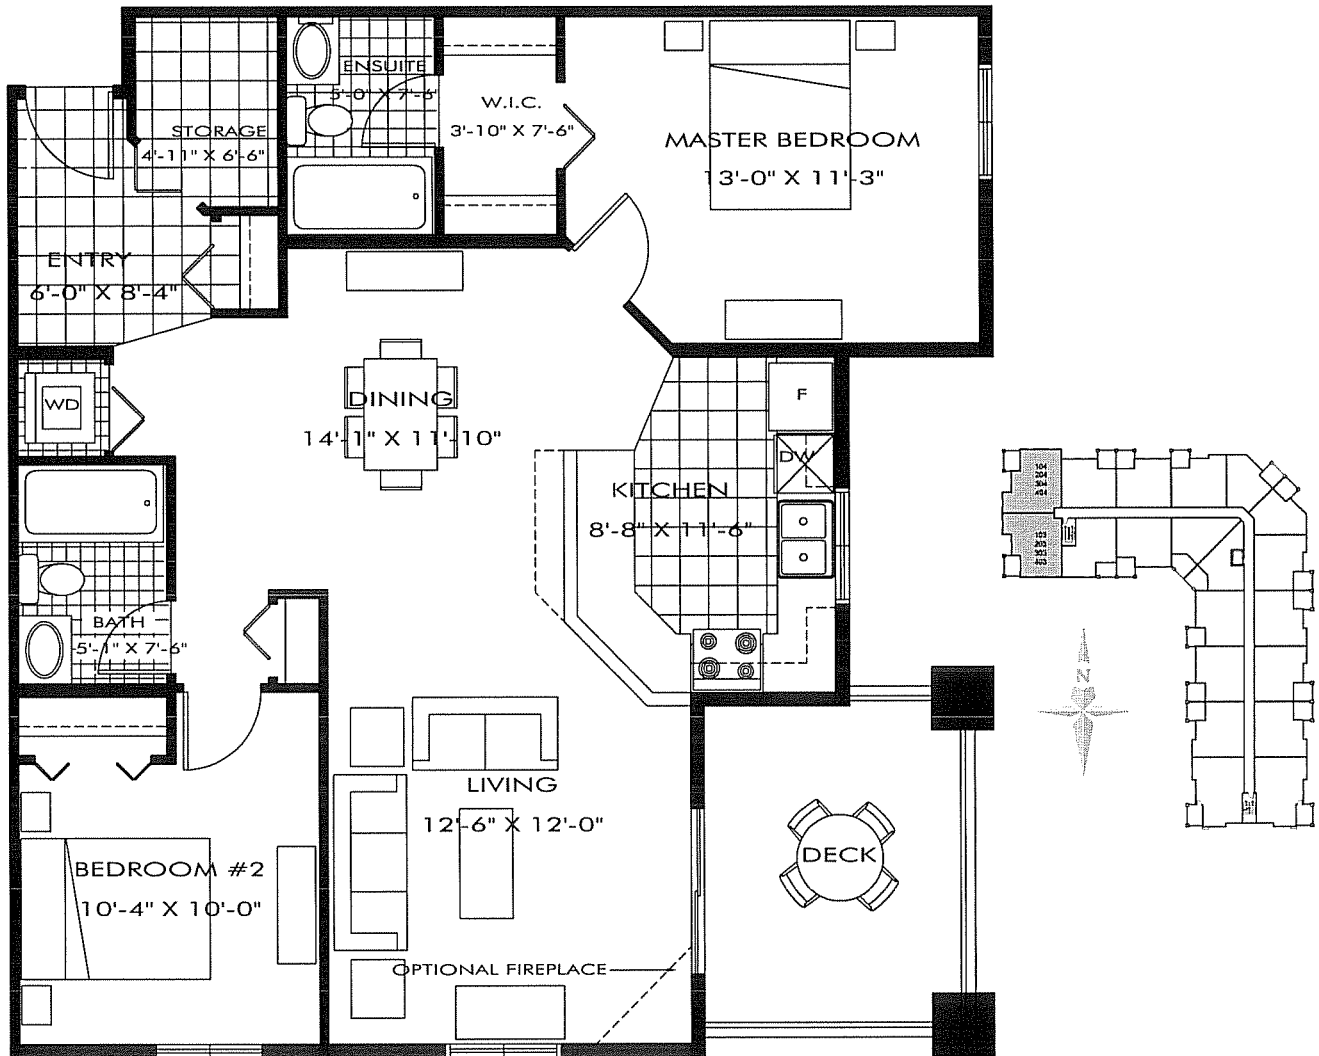

# Copper Stone

**PREMIER**  
1034 SQ. FT.

In an effort to improve our product and to meet our customer's needs, we reserve the right to modify features, plans, specifications and pricing without notice or obligation. Square footage and room dimensions are approximate only.