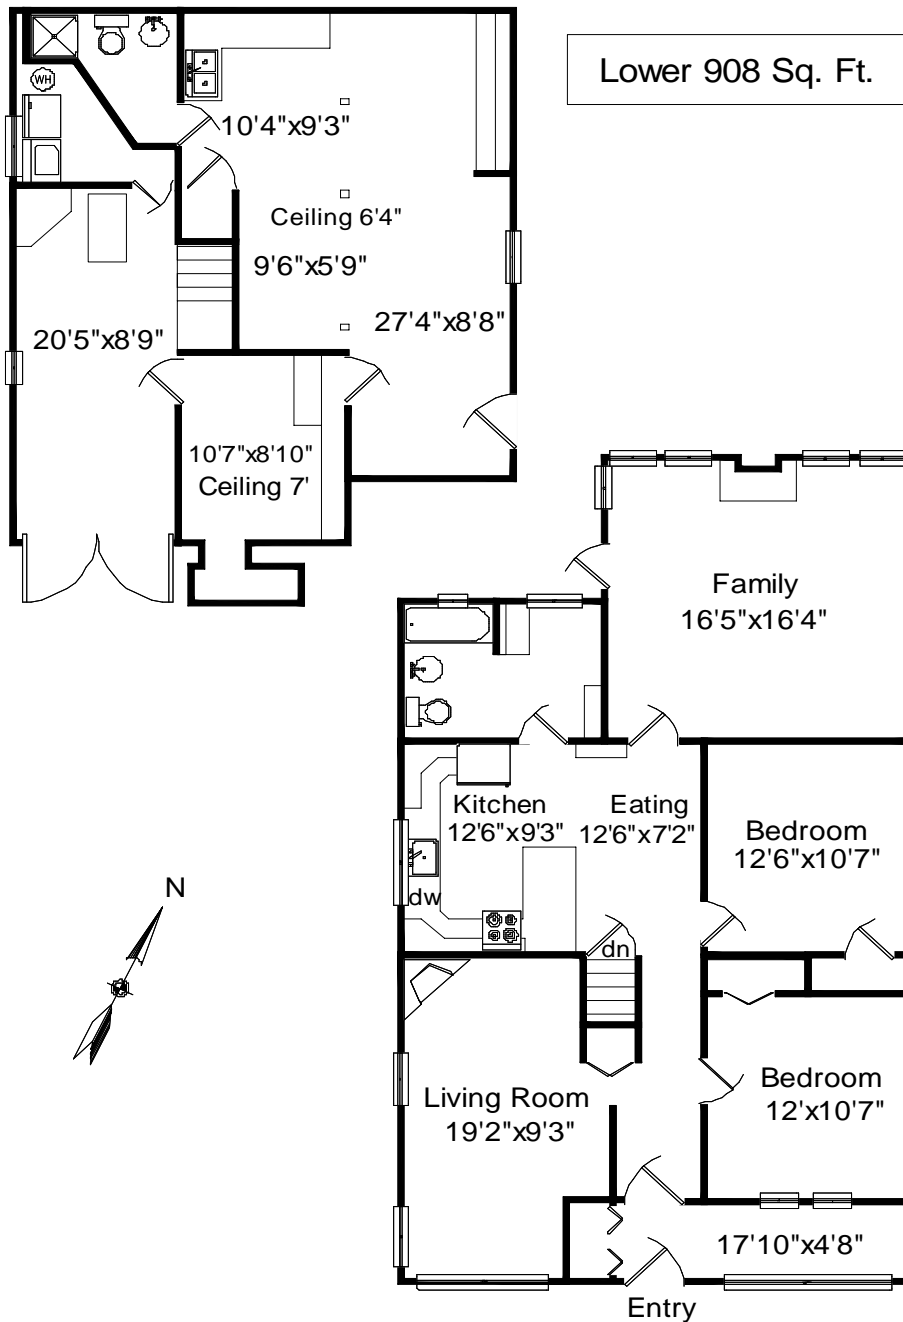

1342 Merritt Street Victoria, B.C. V8X 2P6

	Finished Sq. ft	Unfinished Sq. ft	Total Sq. ft
Lower	0	908	908
Main	1238	97	1335
Total	1238	1005	2243

Prepared for the exclusive use of
Chris Fairlie of Royal LePage
File #275 Measured: Mar 25, 2008
by True Measurement (250) 744-0911
Victoria, BC